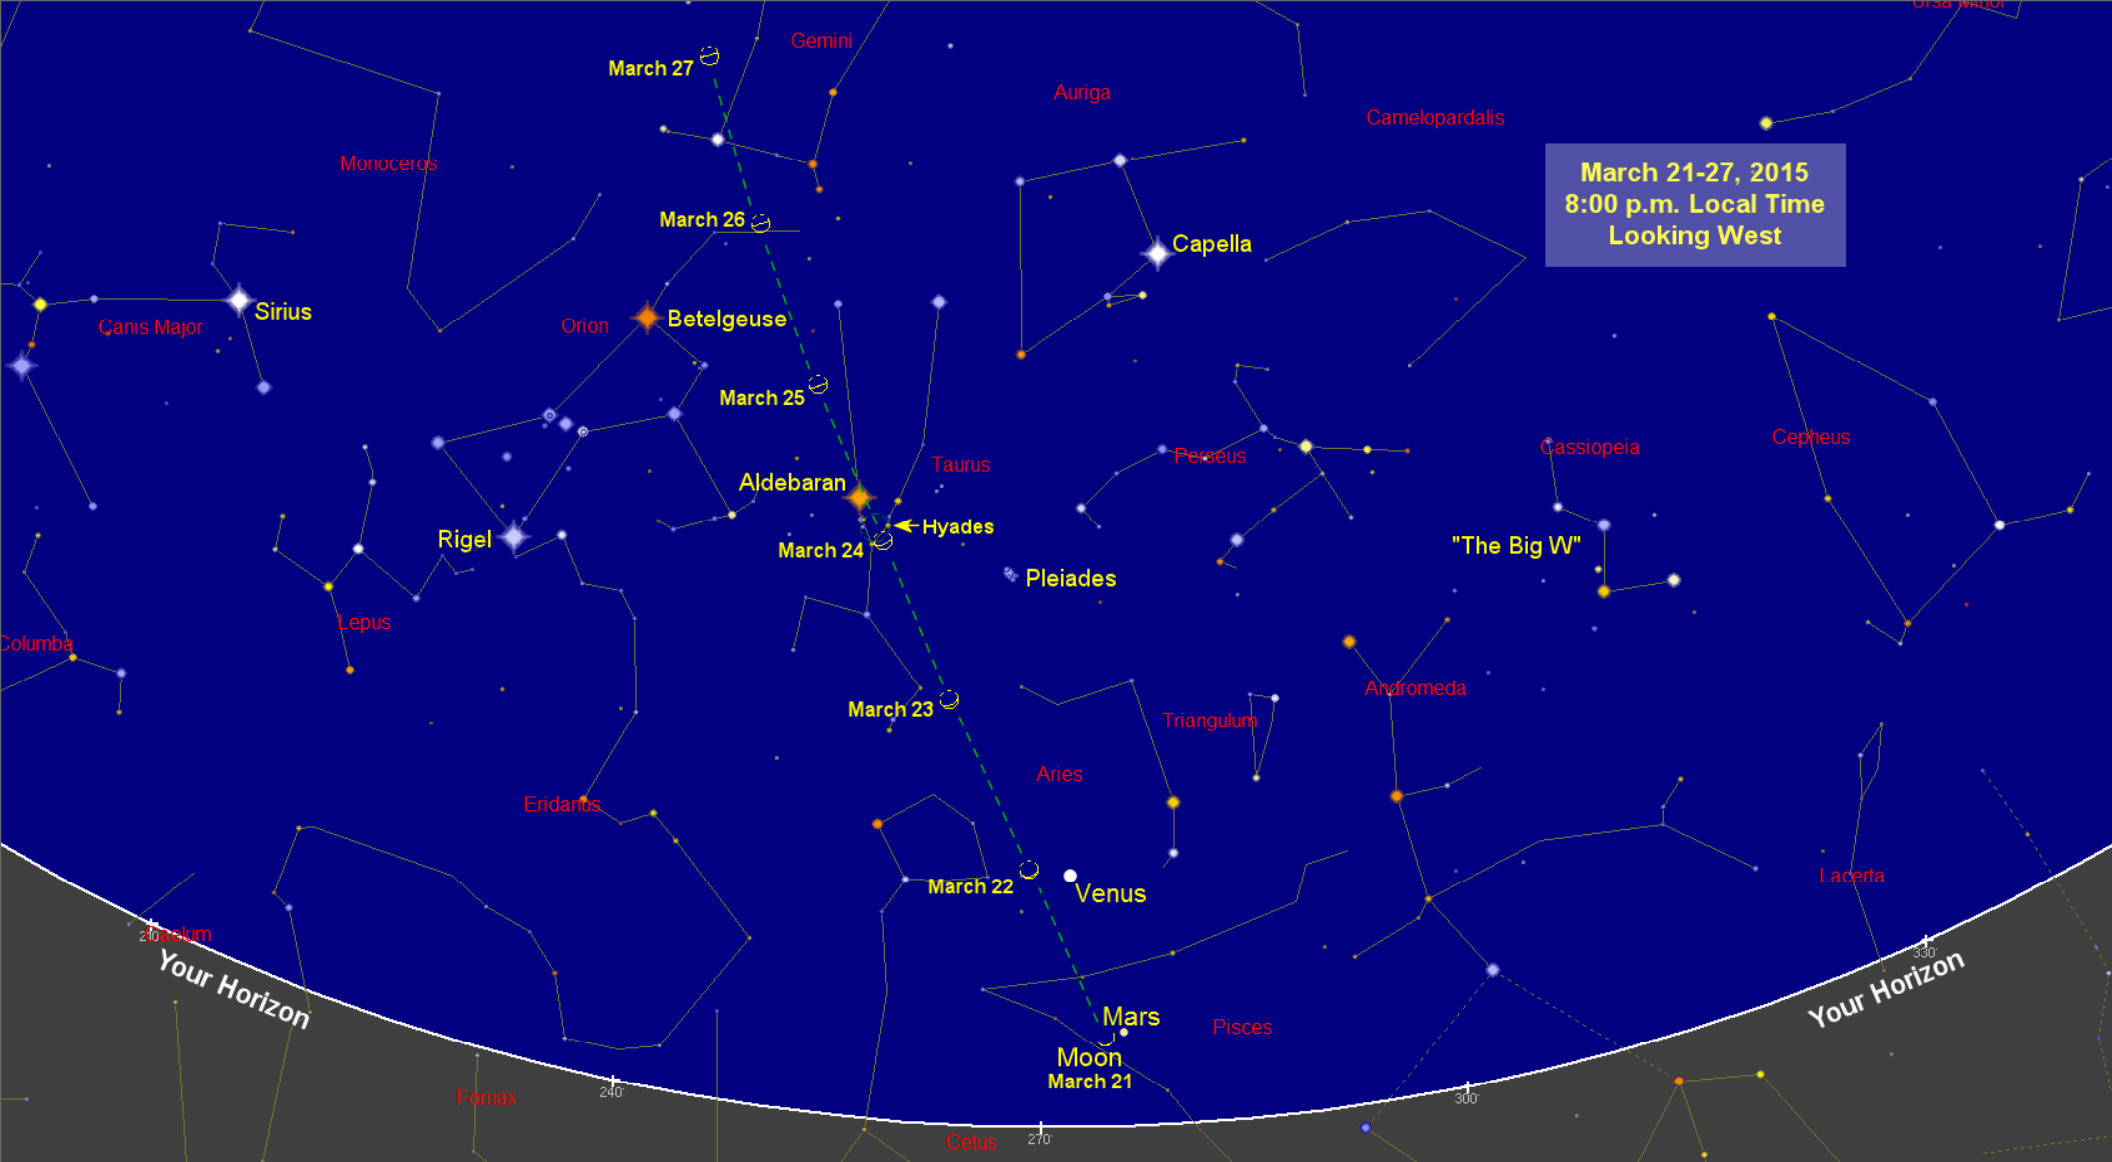

March 21-27, 2015  
8:00 p.m. Local Time  
Looking West

March 27

March 26

March 25

March 24

March 23

March 22

Moon  
March 21

Gemini

Auriga

Camelopardalis

Monoceros

Canis Major

Sirius

Orion

Betelgeuse

Capella

Taurus

Perseus

Cassiopeia

Cepheus

Rigel

Aldebaran

Hyades

Pleiades

"The Big W"

Lepus

Andromeda

March 23

Triangulum

Aries

Lacerta