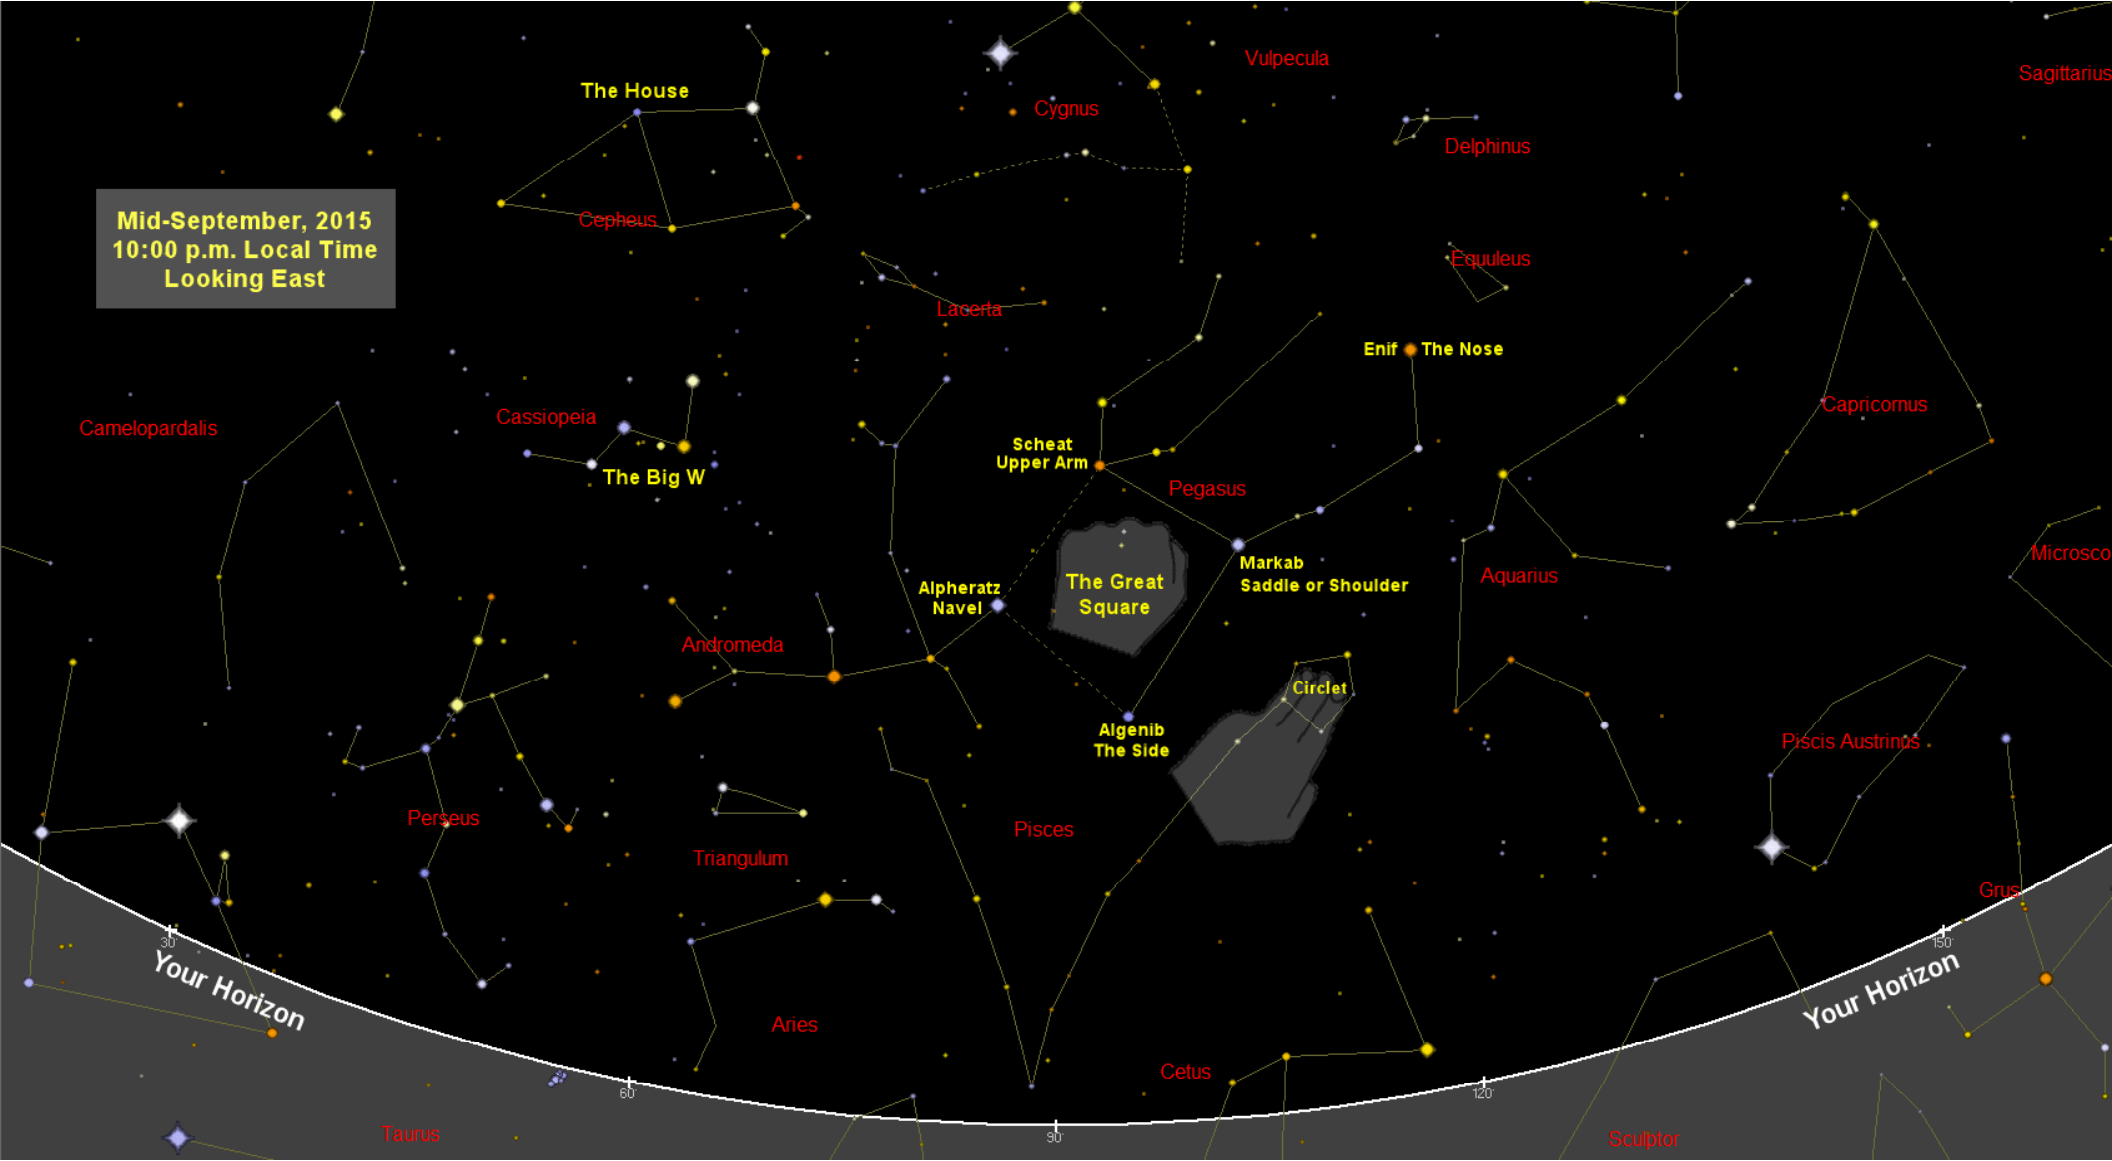

Mid-September, 2015
10:00 p.m. Local Time
Looking East

The House

Cepheus

Cygnus

Vulpecula

Delphinus

Sagittarius

Lacerta

Equuleus

Enif The Nose

Capricornus

Camelopardalis

Cassiopeia

The Big W

Scheat Upper Arm

Pegasus

The Great Square

Markab Saddle or Shoulder

Microscopus

Alpheratz Navel

Aquarius

Andromeda

Circlet

Algenib The Side