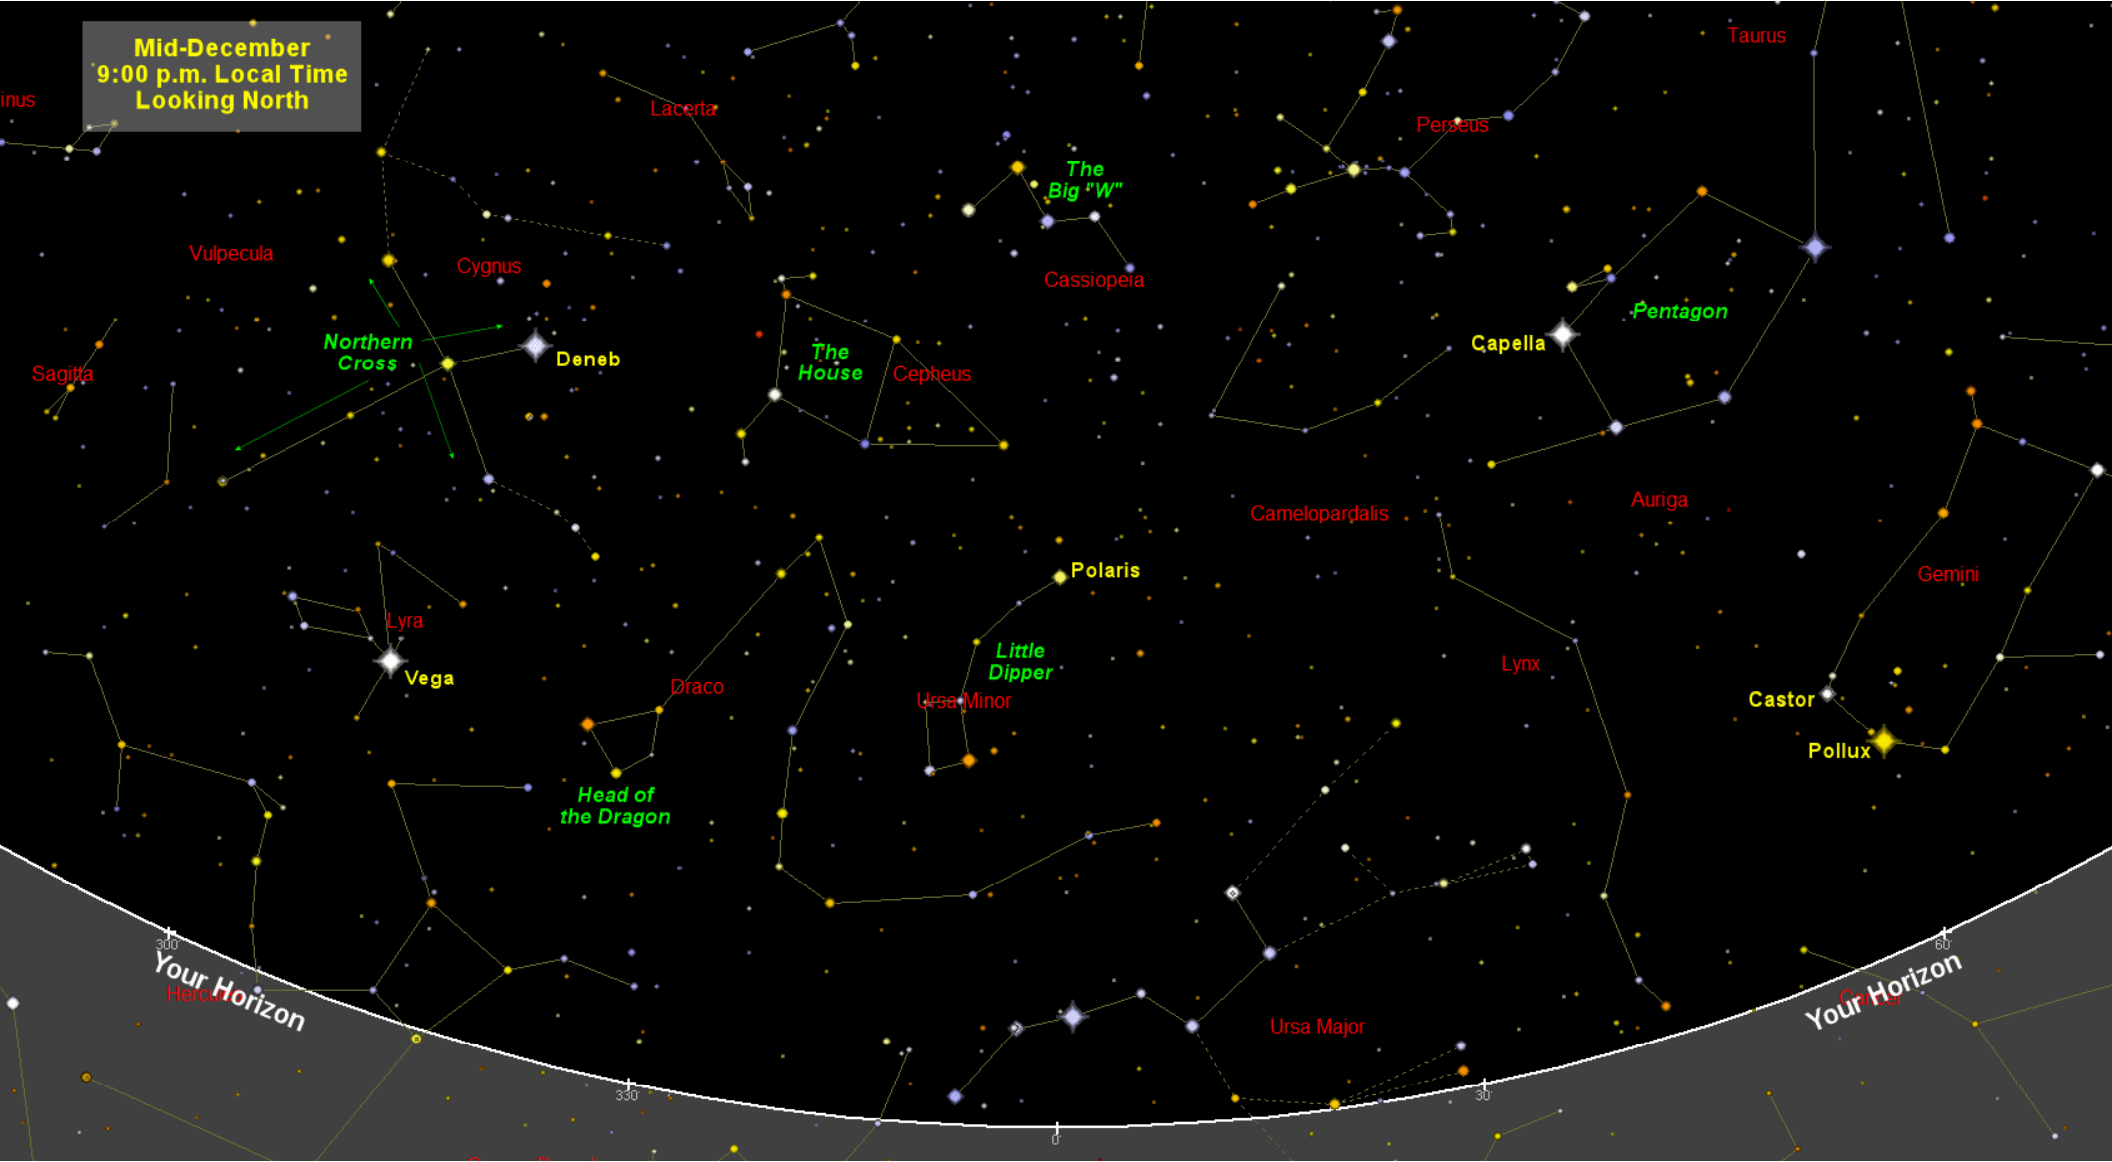

Mid-December  
9:00 p.m. Local Time  
Looking North

in

Lacerta

Taurus

Perseus

The Big "W"

Vulpecula

Cygnus

Cassiopeia

Pentagon

Sagitta

Northern Cross

Deneb

The House

Cepheus

Capella

Ursa Minor

Lynx

Castor

Pollux

Head of the Dragon

Your Horizon  
Hercules

Your Horizon

Ursa Major