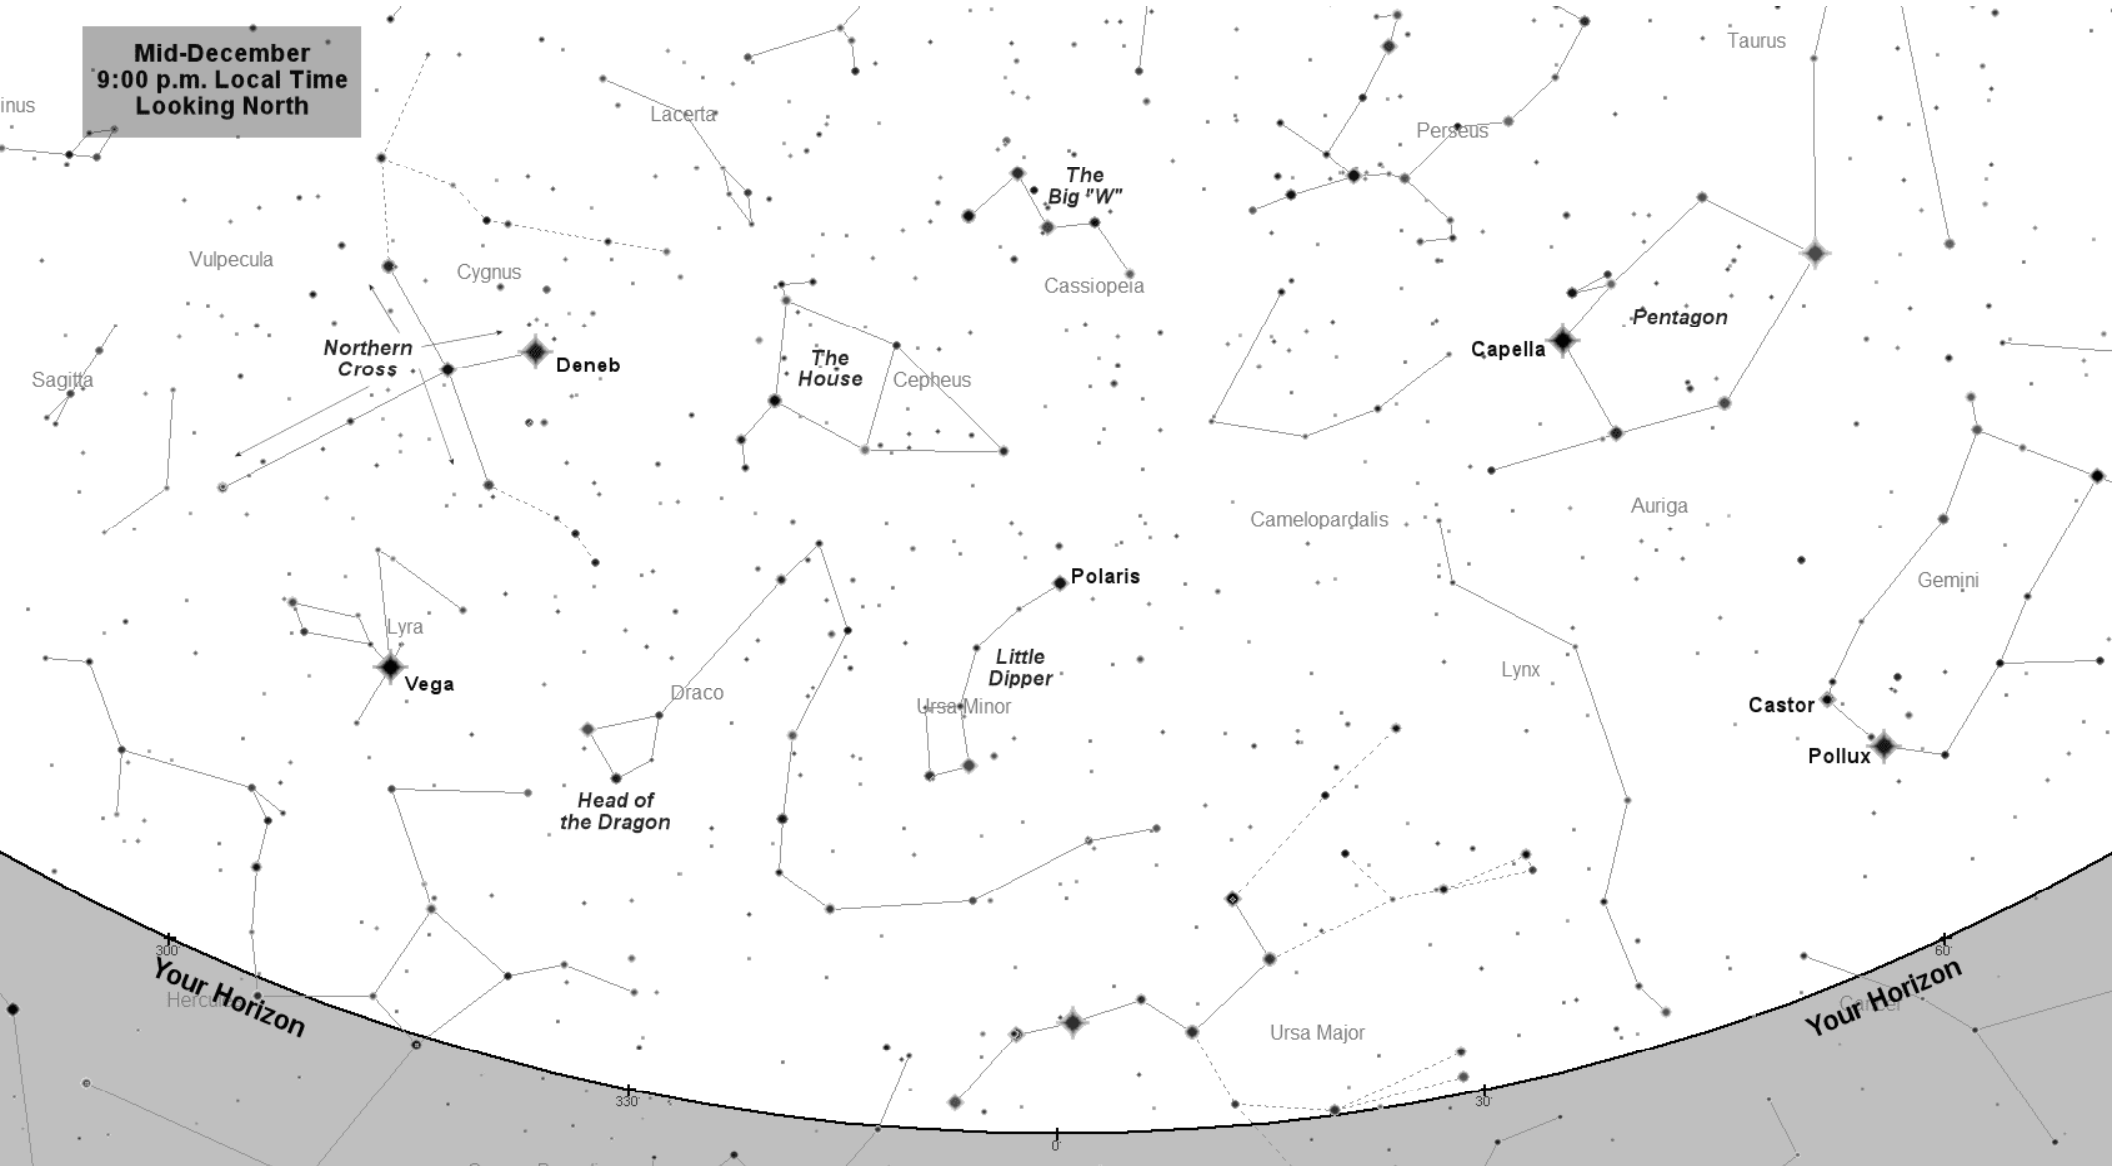

Mid-December  
9:00 p.m. Local Time  
Looking North

Northern Cross

Cygnus

Deneb

The House

Cepheus

The Big "W"

Cassiopeia

Perseus

Capella

Pentagon

Sagitta

Vulpecula

Lyra

Vega

Draco

Head of the Dragon

Little Dipper

Ursa Minor

Polaris

Camelopardalis

Auriga

Lynx

Gemini