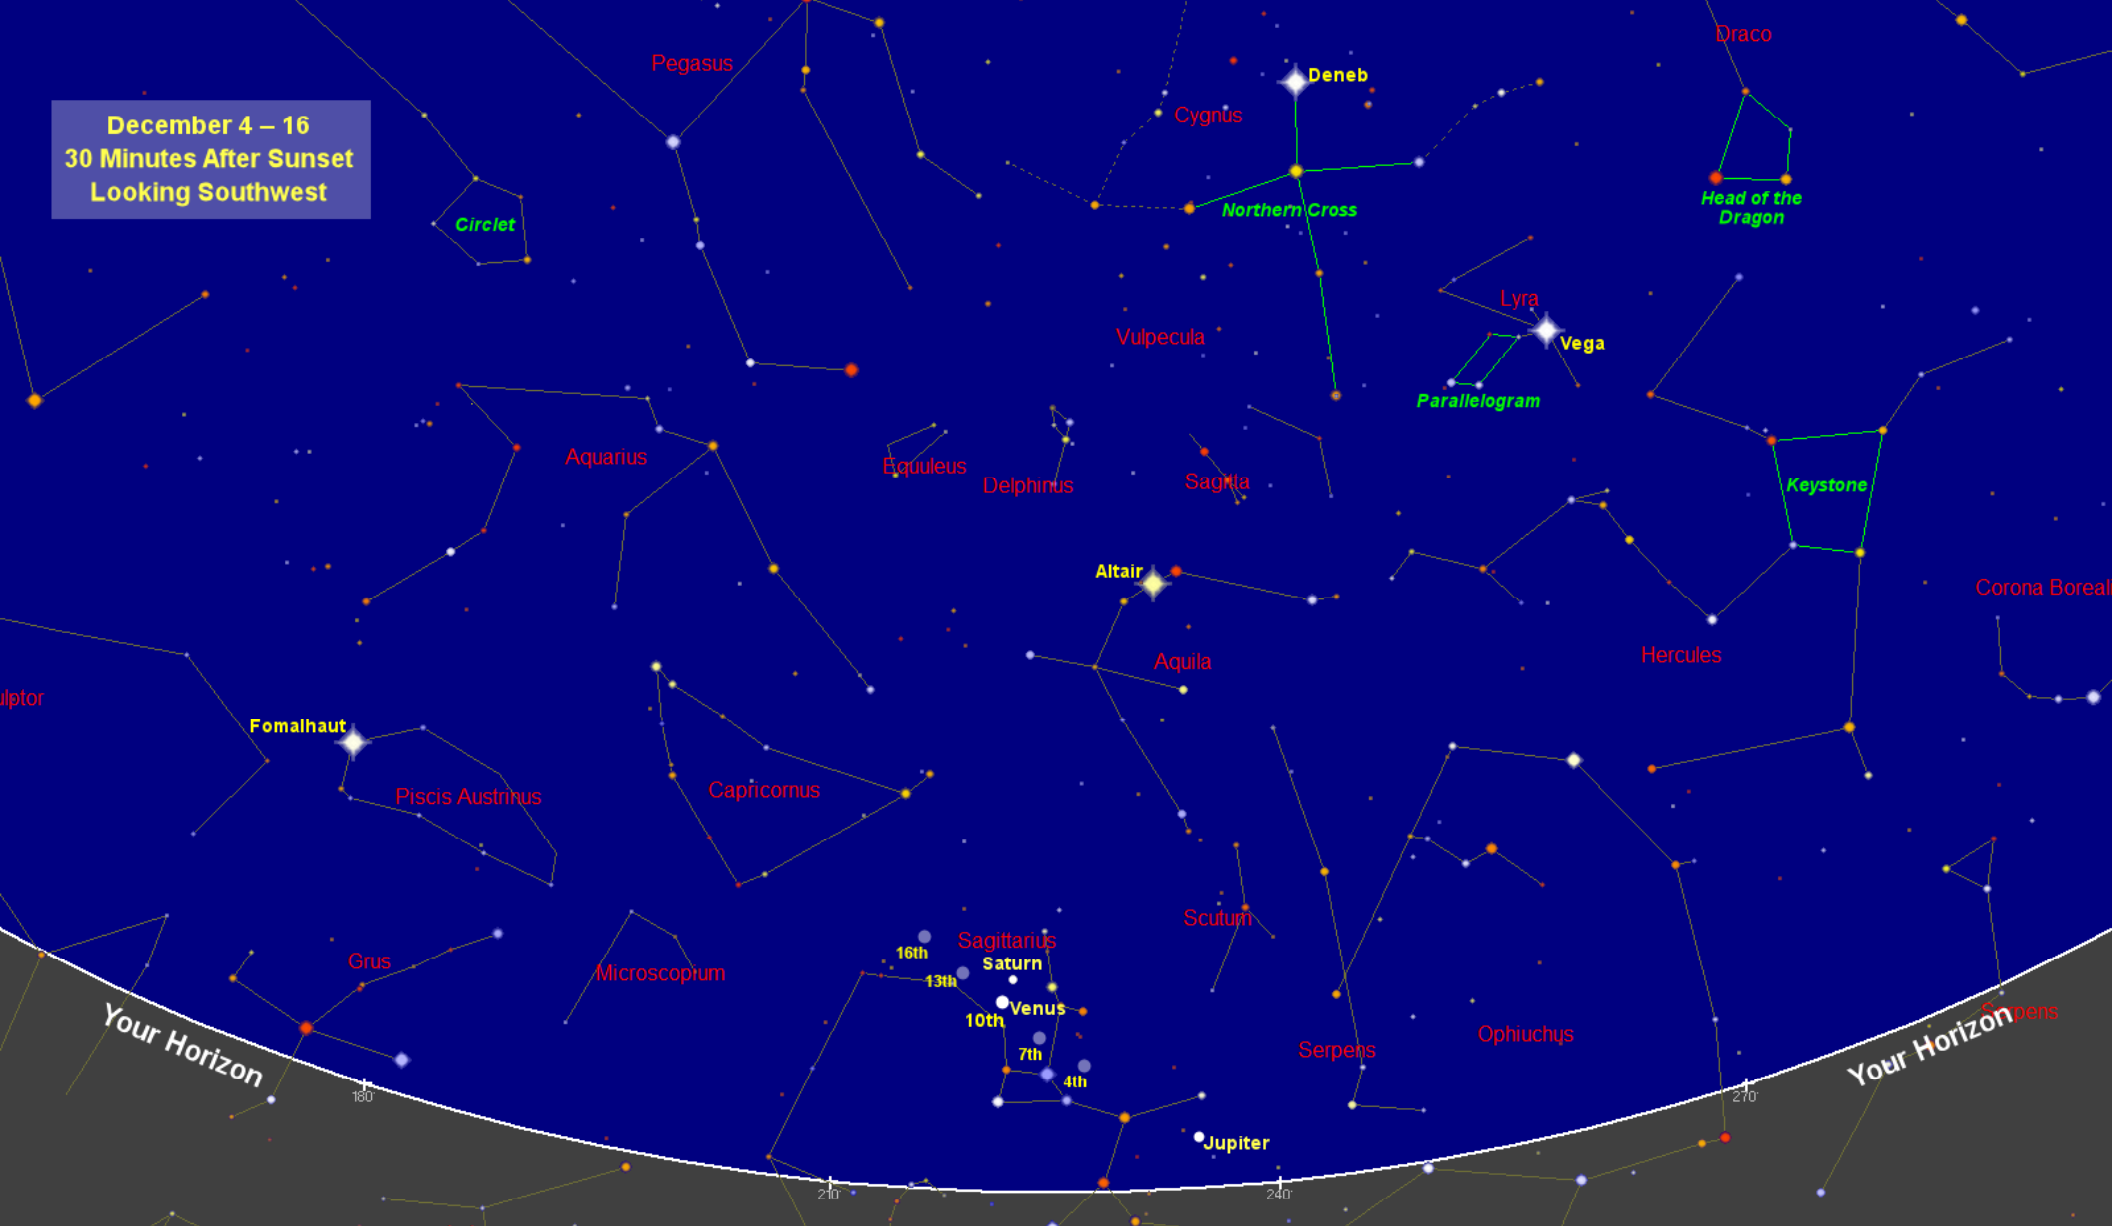

December 4 – 16
30 Minutes After Sunset
Looking Southwest

Pegasus

Deneb

Draco

Circlet

Head of the Dragon

Cygnus

Northern Cross

Lyra

Vega

Parallelogram

Aquarius

Equuleus

Delphinus

Vulpecula

Sagitta

Keystone

Altair

Corona Borealis

Aquila

Hercules

Fomalhaut

Piscis Austrinus

Capricornus

16th

13th

10th

7th

4th

Jupiter

Your Horizon

Your Horizon