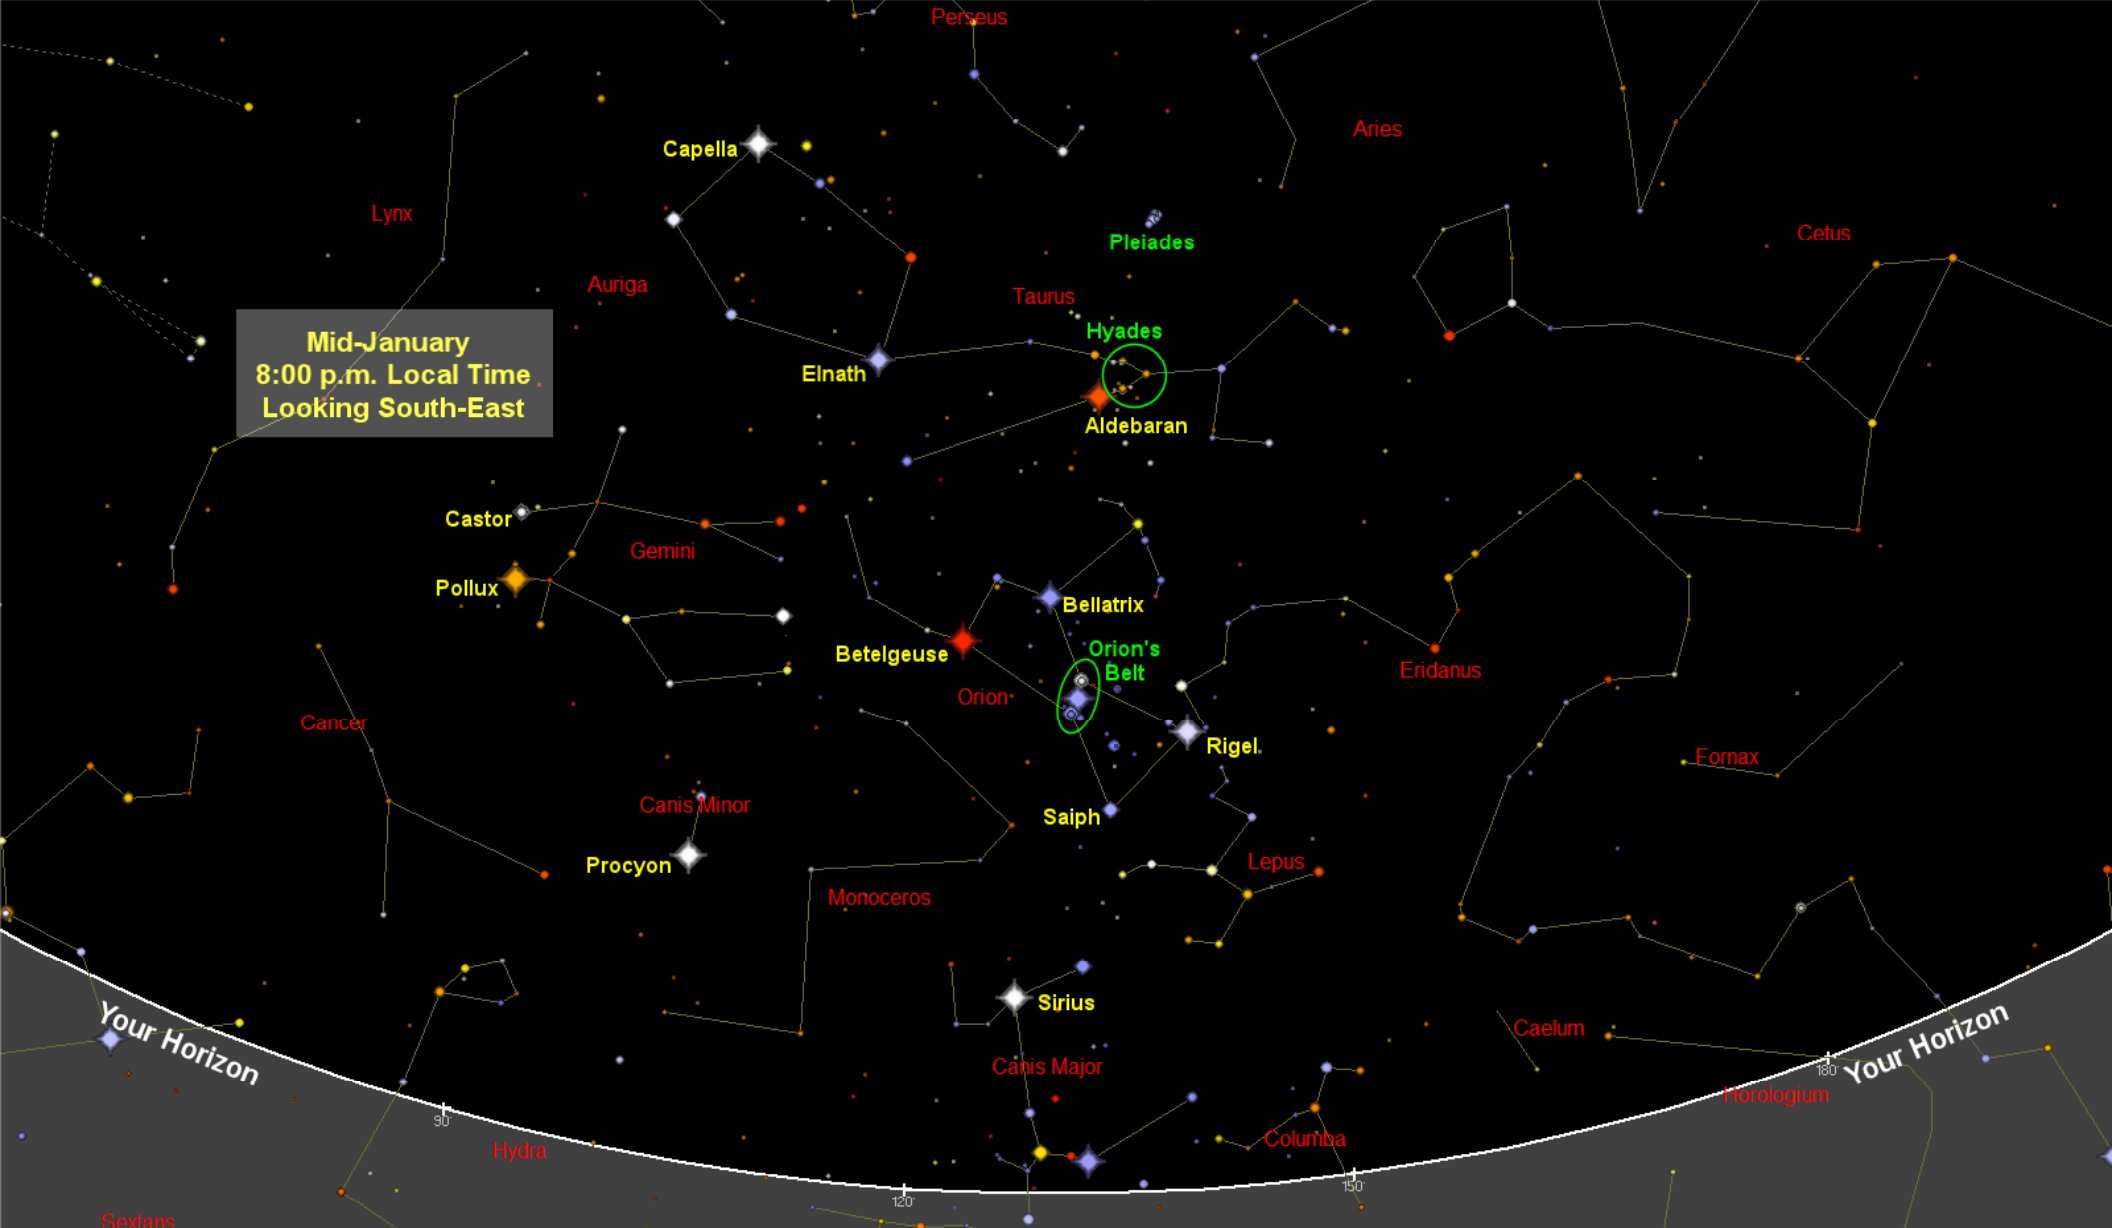

Mid-January
8:00 p.m. Local Time
Looking South-East

Capella

Lynx

Auriga

Taurus

Aries

Cetus

Pleiades

Hyades

Elnath

Aldebaran

Castor

Gemini

Pollux

Bellatrix

Betelgeuse

Orion's Belt

Orion

Eridanus

Cancer

Rigel

Fornax

Canis Minor

Saiph

Lepus

Procyon

Monoceros

Sirius

Caelum

Your Horizon

Your Horizon

Canis Major