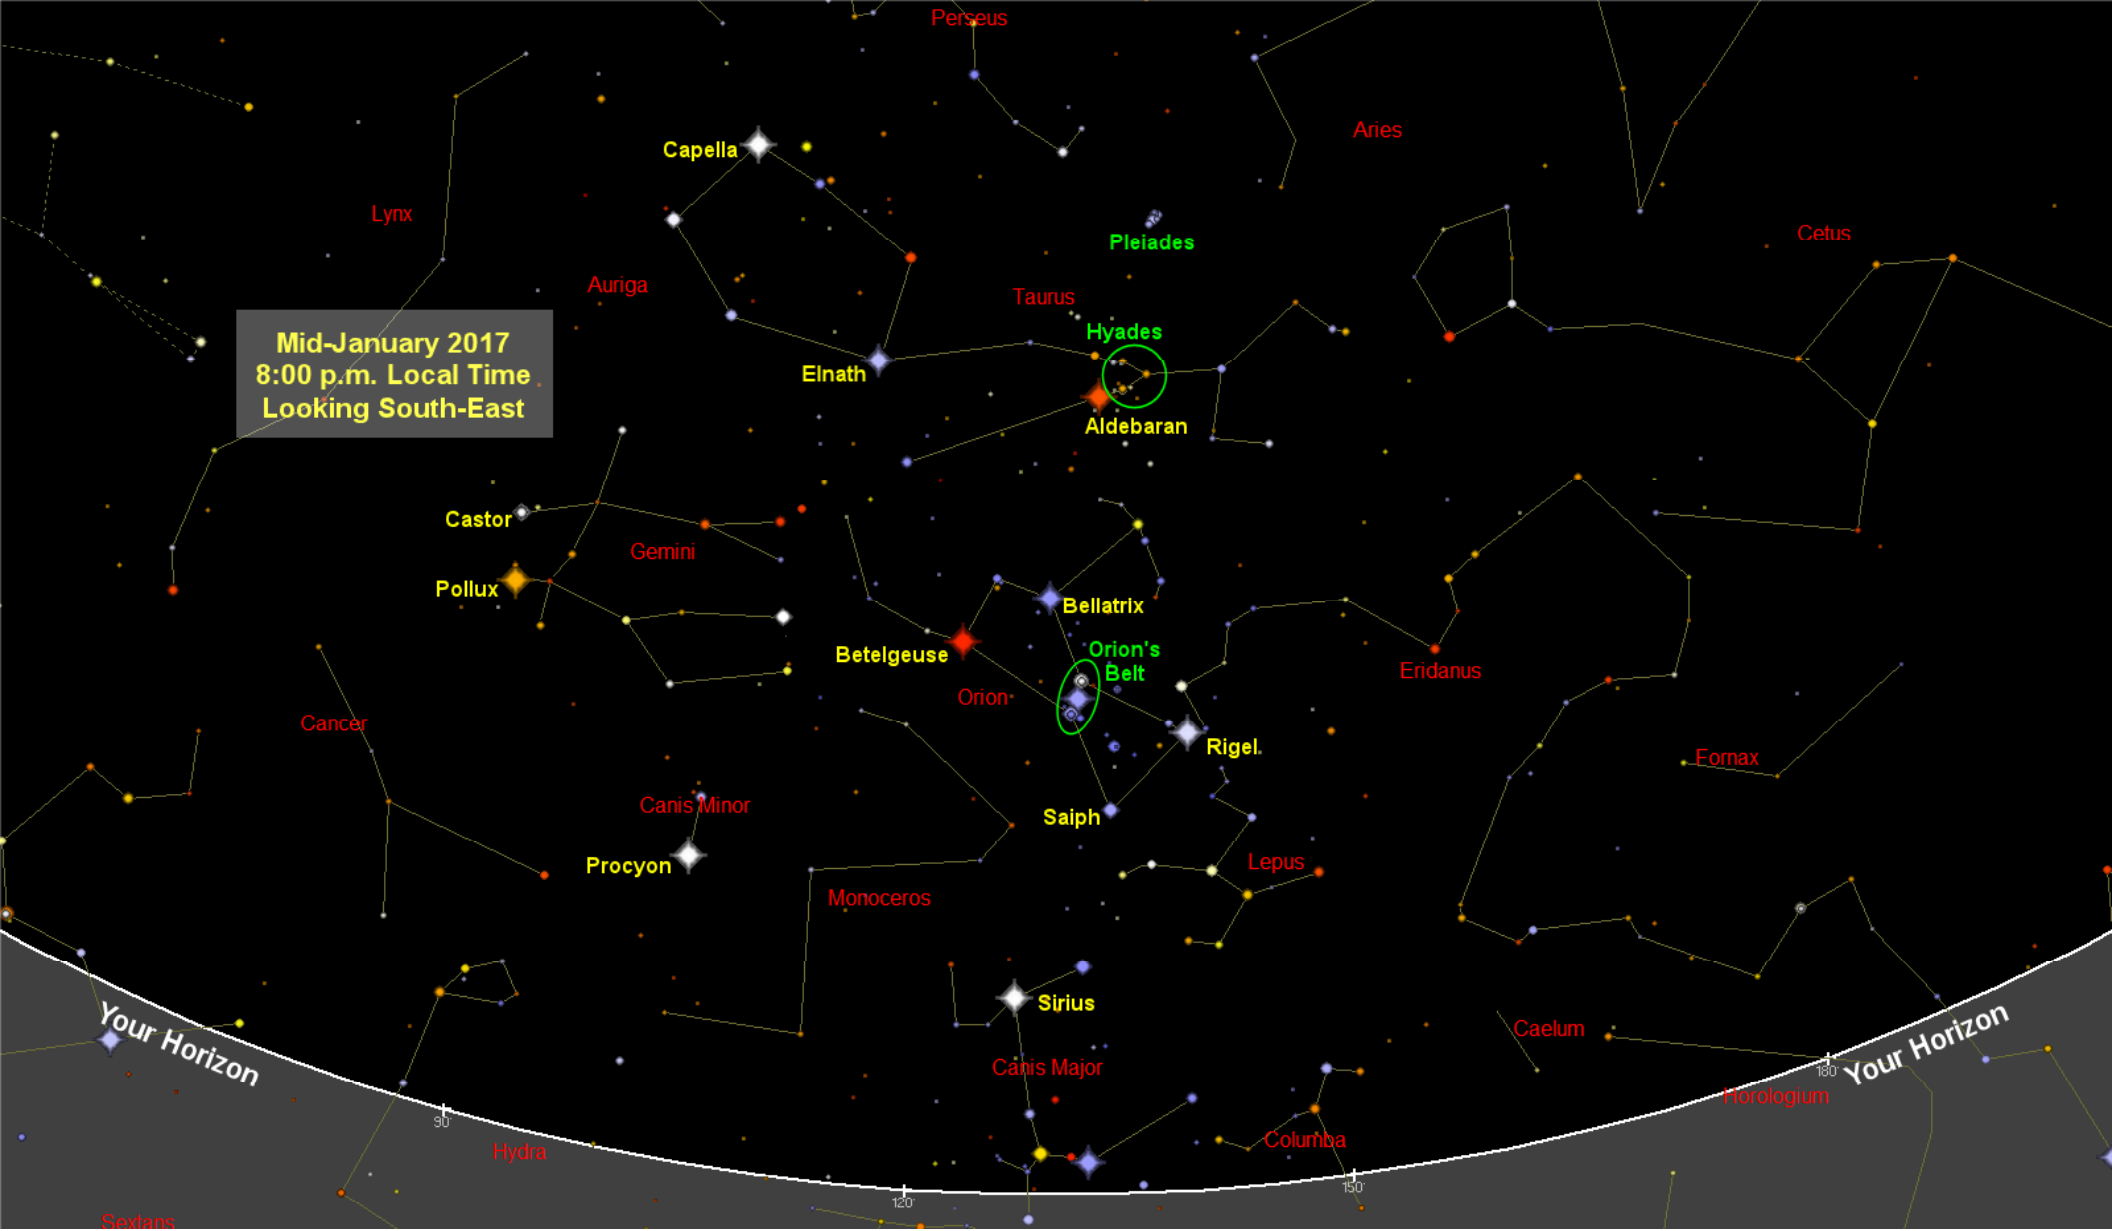

Mid-January 2017  
8:00 p.m. Local Time  
Looking South-East

Capella

Pleiades

Hyades

Aldebaran

Castor

Gemini

Pollux

Betelgeuse

Orion

Bellatrix

Orion's Belt

Rigel

Eridanus

Fornax

Canis Minor

Procyon

Saiph

Lepus

Monoceros

Sirius

Canis Major

Caelum

Horologium