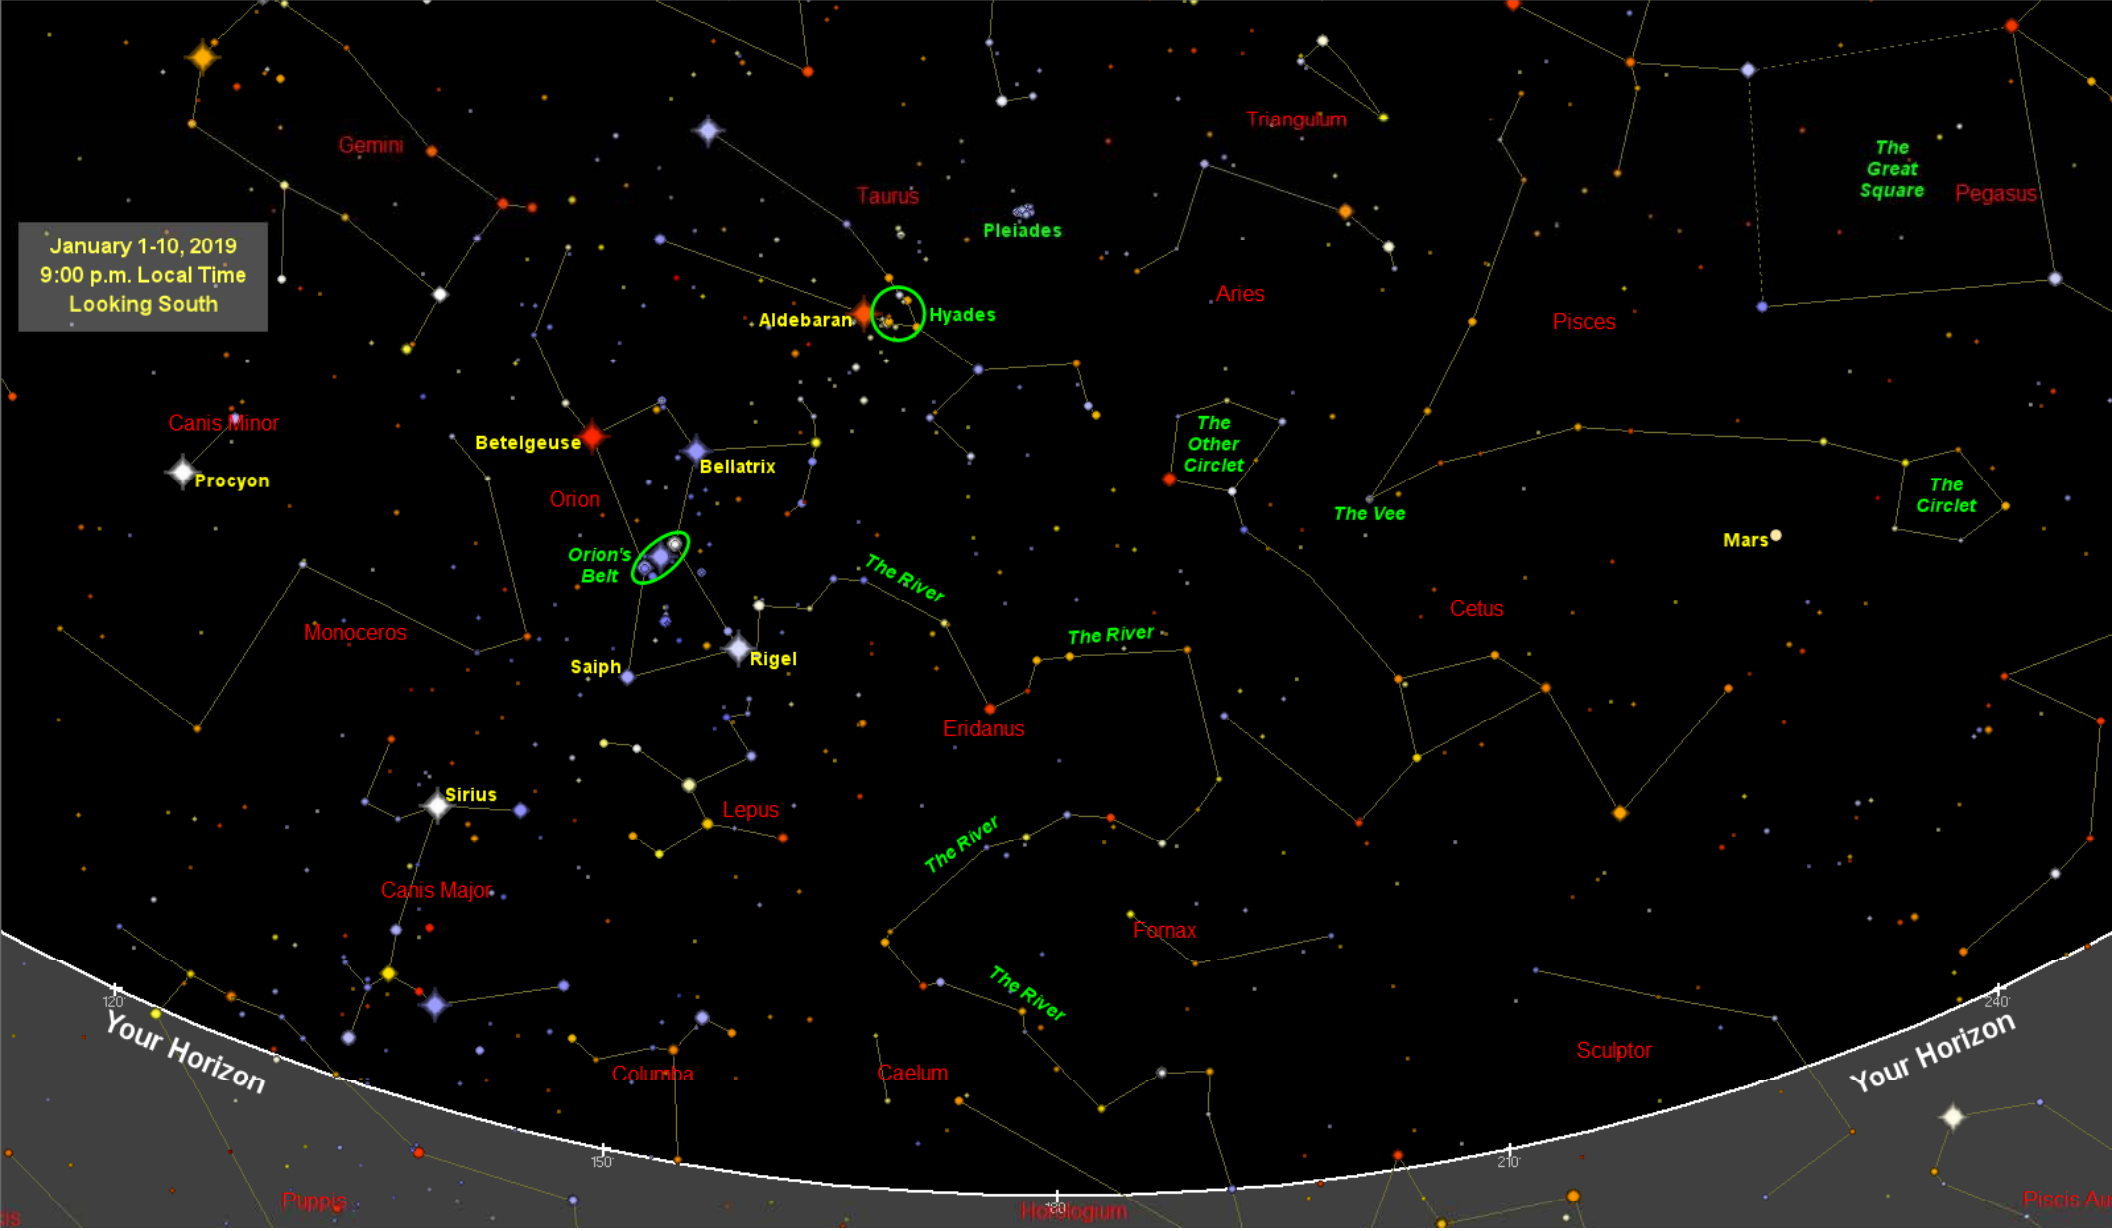

January 1-10, 2019  
9:00 p.m. Local Time  
Looking South

Gemini

Taurus

Triangulum

The Great Square

Pegasus

Pleiades

Aries

Pisces

Aldebaran

Hyades

Canis Minor

Betelgeuse

Bellatrix

The Other Circlet

Procyon

Orion

The Vee

Mars

The Circlet

Orion's Belt

The River

Monoceros

Saiph

Rigel

The River

Cetus

Eridanus

Sirius

Lepus

The River

Canis Major