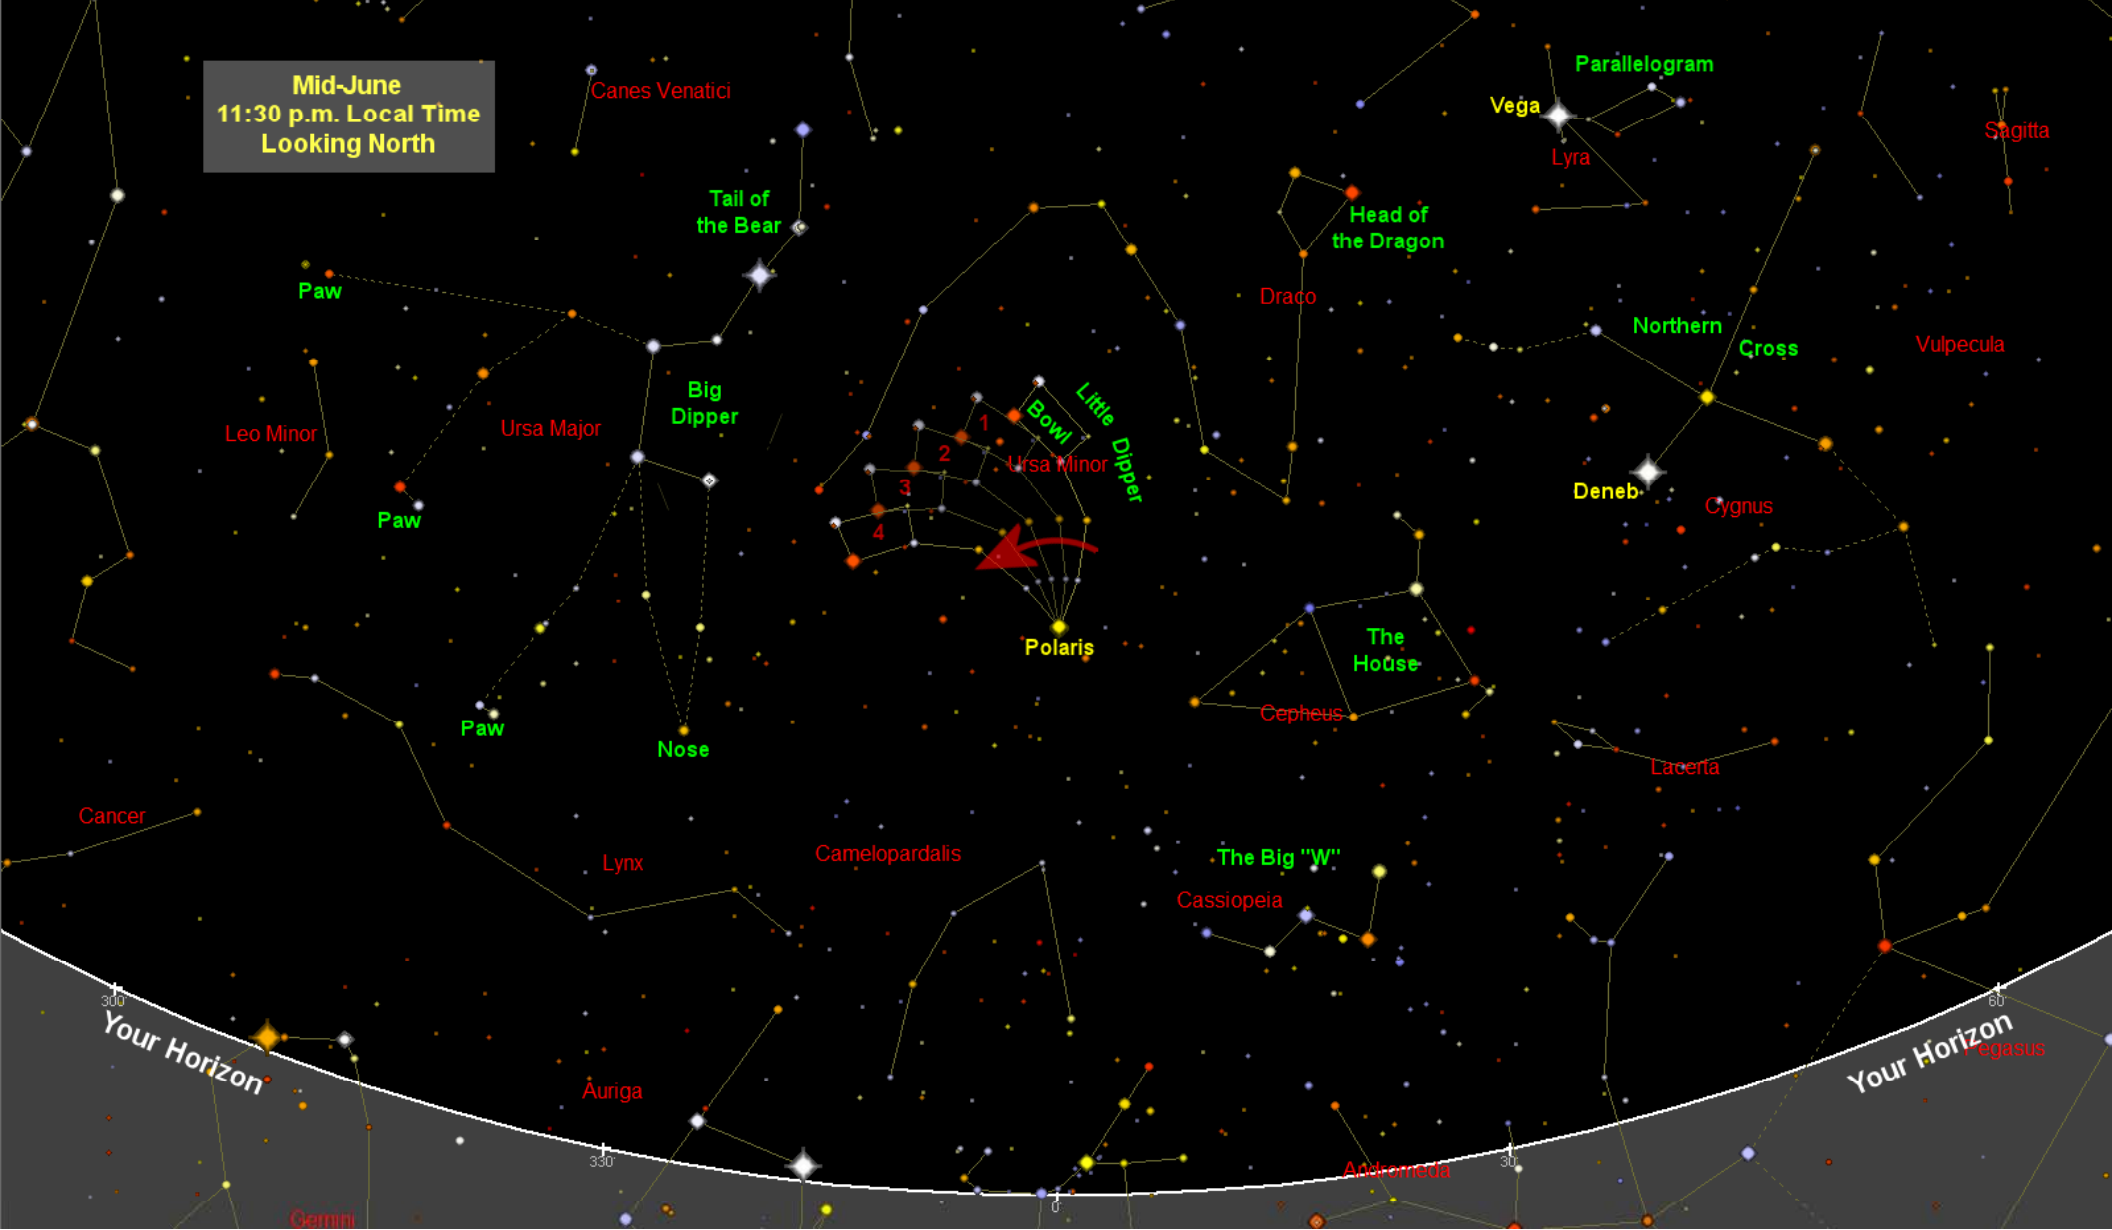

Mid-June
11:30 p.m. Local Time
Looking North

Big Dipper

Little Dipper

Polaris

Parallelogram

Vega
Lyra

Head of the Dragon

Northern Cross

Vulpecula

Deneb

Cygnus

The House

Cepheus

Lacerta

Cancer

Lynx

Camelopardalis

The Big "W"

Cassiopeia

Pegasus

Your Horizon

Your Horizon

Auriga

Andromeda