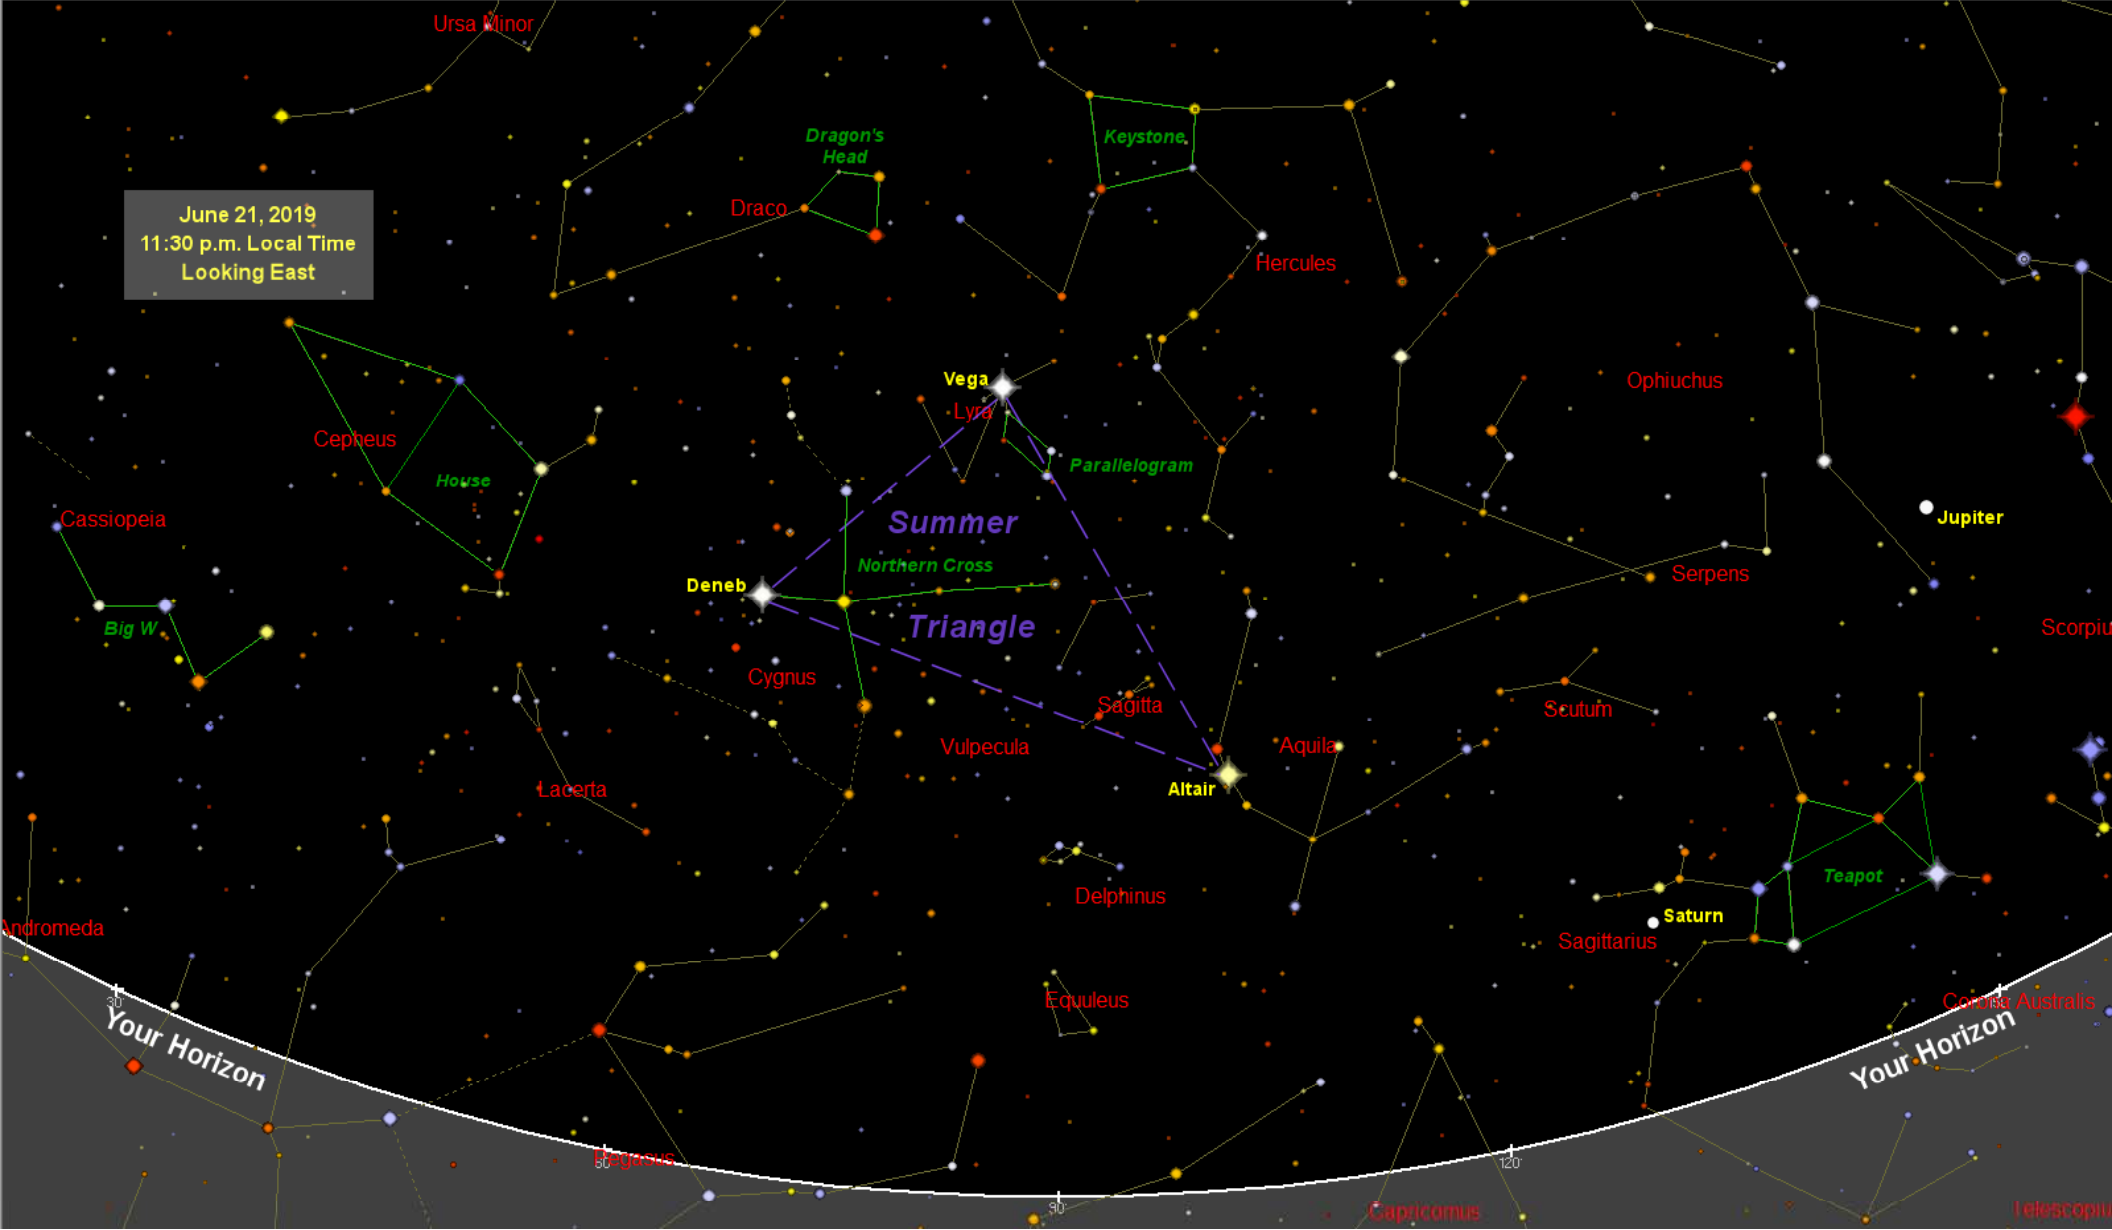

June 21, 2019  
11:30 p.m. Local Time  
Looking East

Ursa Minor

Dragon's Head

Keystone

Hercules

Ophiuchus

Jupiter

Scorpius

Serpens

Scutum

Teapot

Saturn

Sagittarius

Corona Australis

Your Horizon

Your Horizon

Summer Triangle

Northern Cross

Parallelogram

House

Draco

Cepheus

Cassiopeia

Big W

Sagitta

Andromeda

Sagittarius

Capricornus

Telescopium