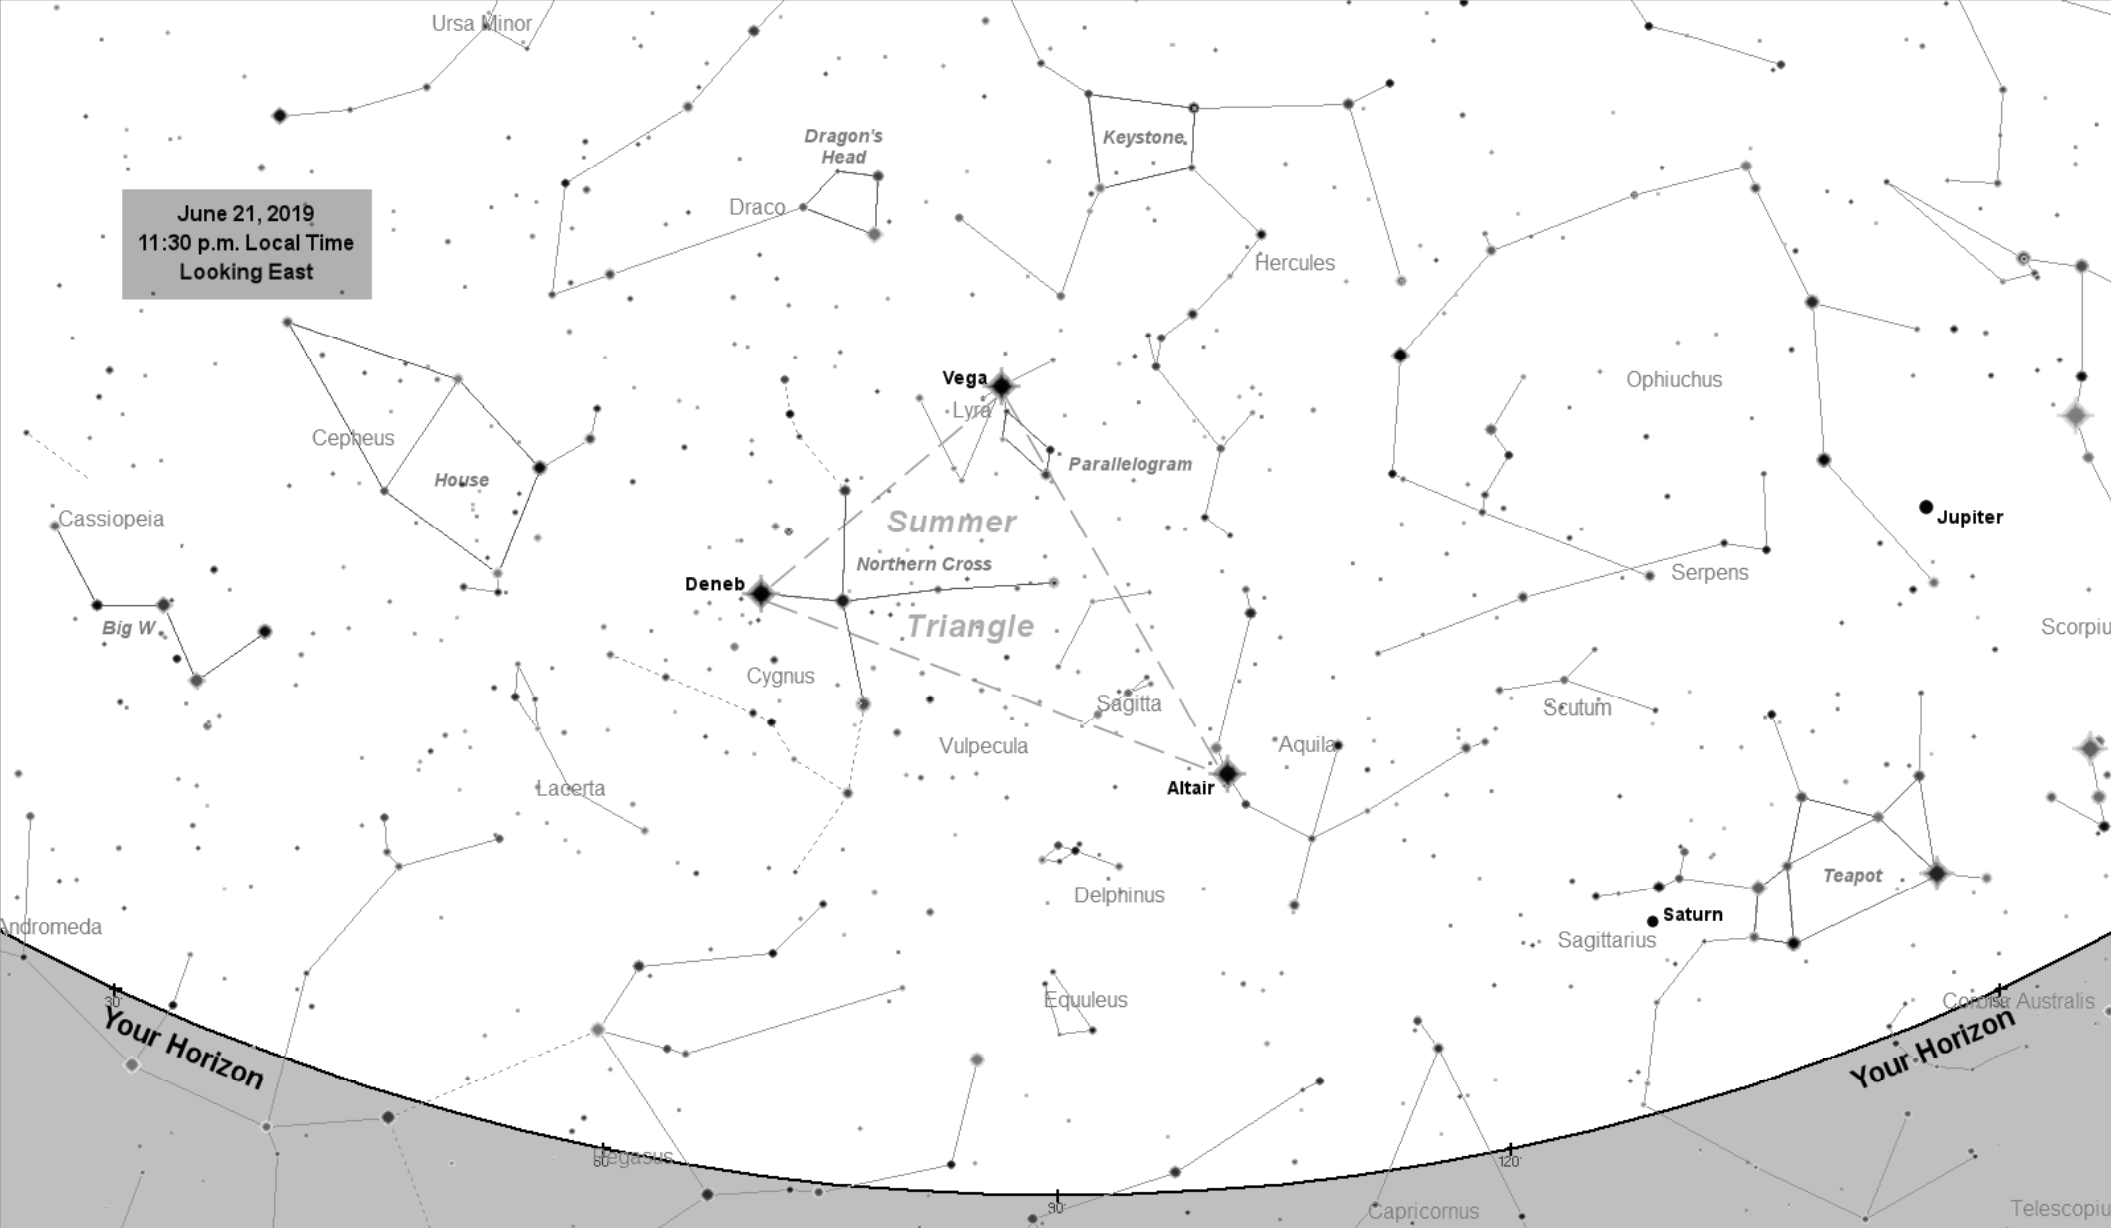

June 21, 2019
11:30 p.m. Local Time
Looking East

Deneb

Vega

Altair

Jupiter

Saturn

Summer
Northern Cross
Triangle