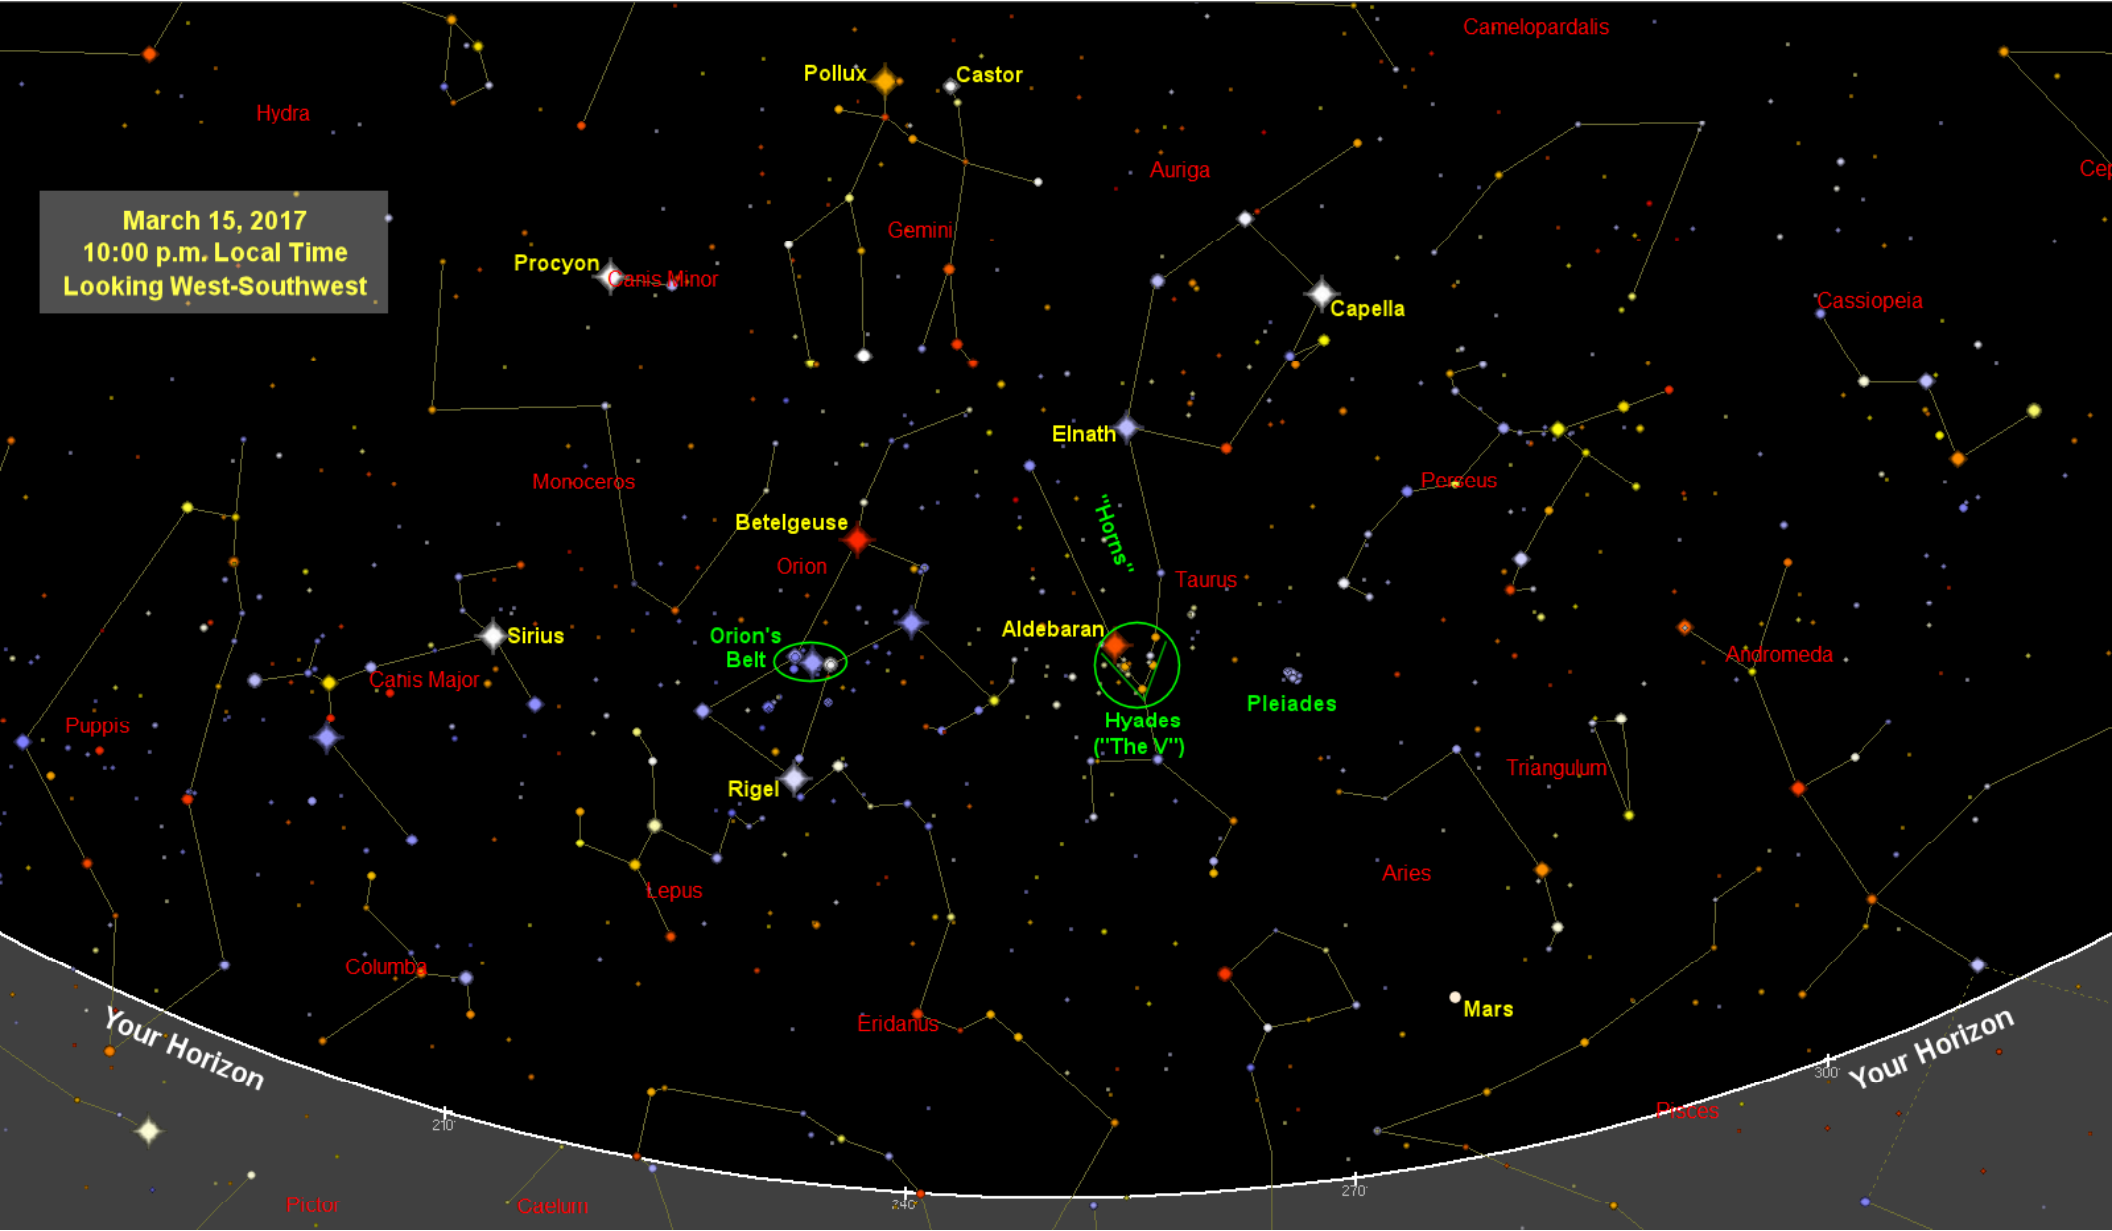

March 15, 2017
10:00 p.m. Local Time
Looking West-Southwest

Hydra

Pollux Castor

Camelopardalis

Auriga

Procyon Canis Minor

Gemini

Capella

Cassiopeia

Monoceros

Elnath

Perseus

Betelgeuse

Orion

Taurus

Sirius

Orion's Belt

Aldebaran

Hyades ("The V")

Pleiades

Andromeda

Puppis

Canis Major

Rigel