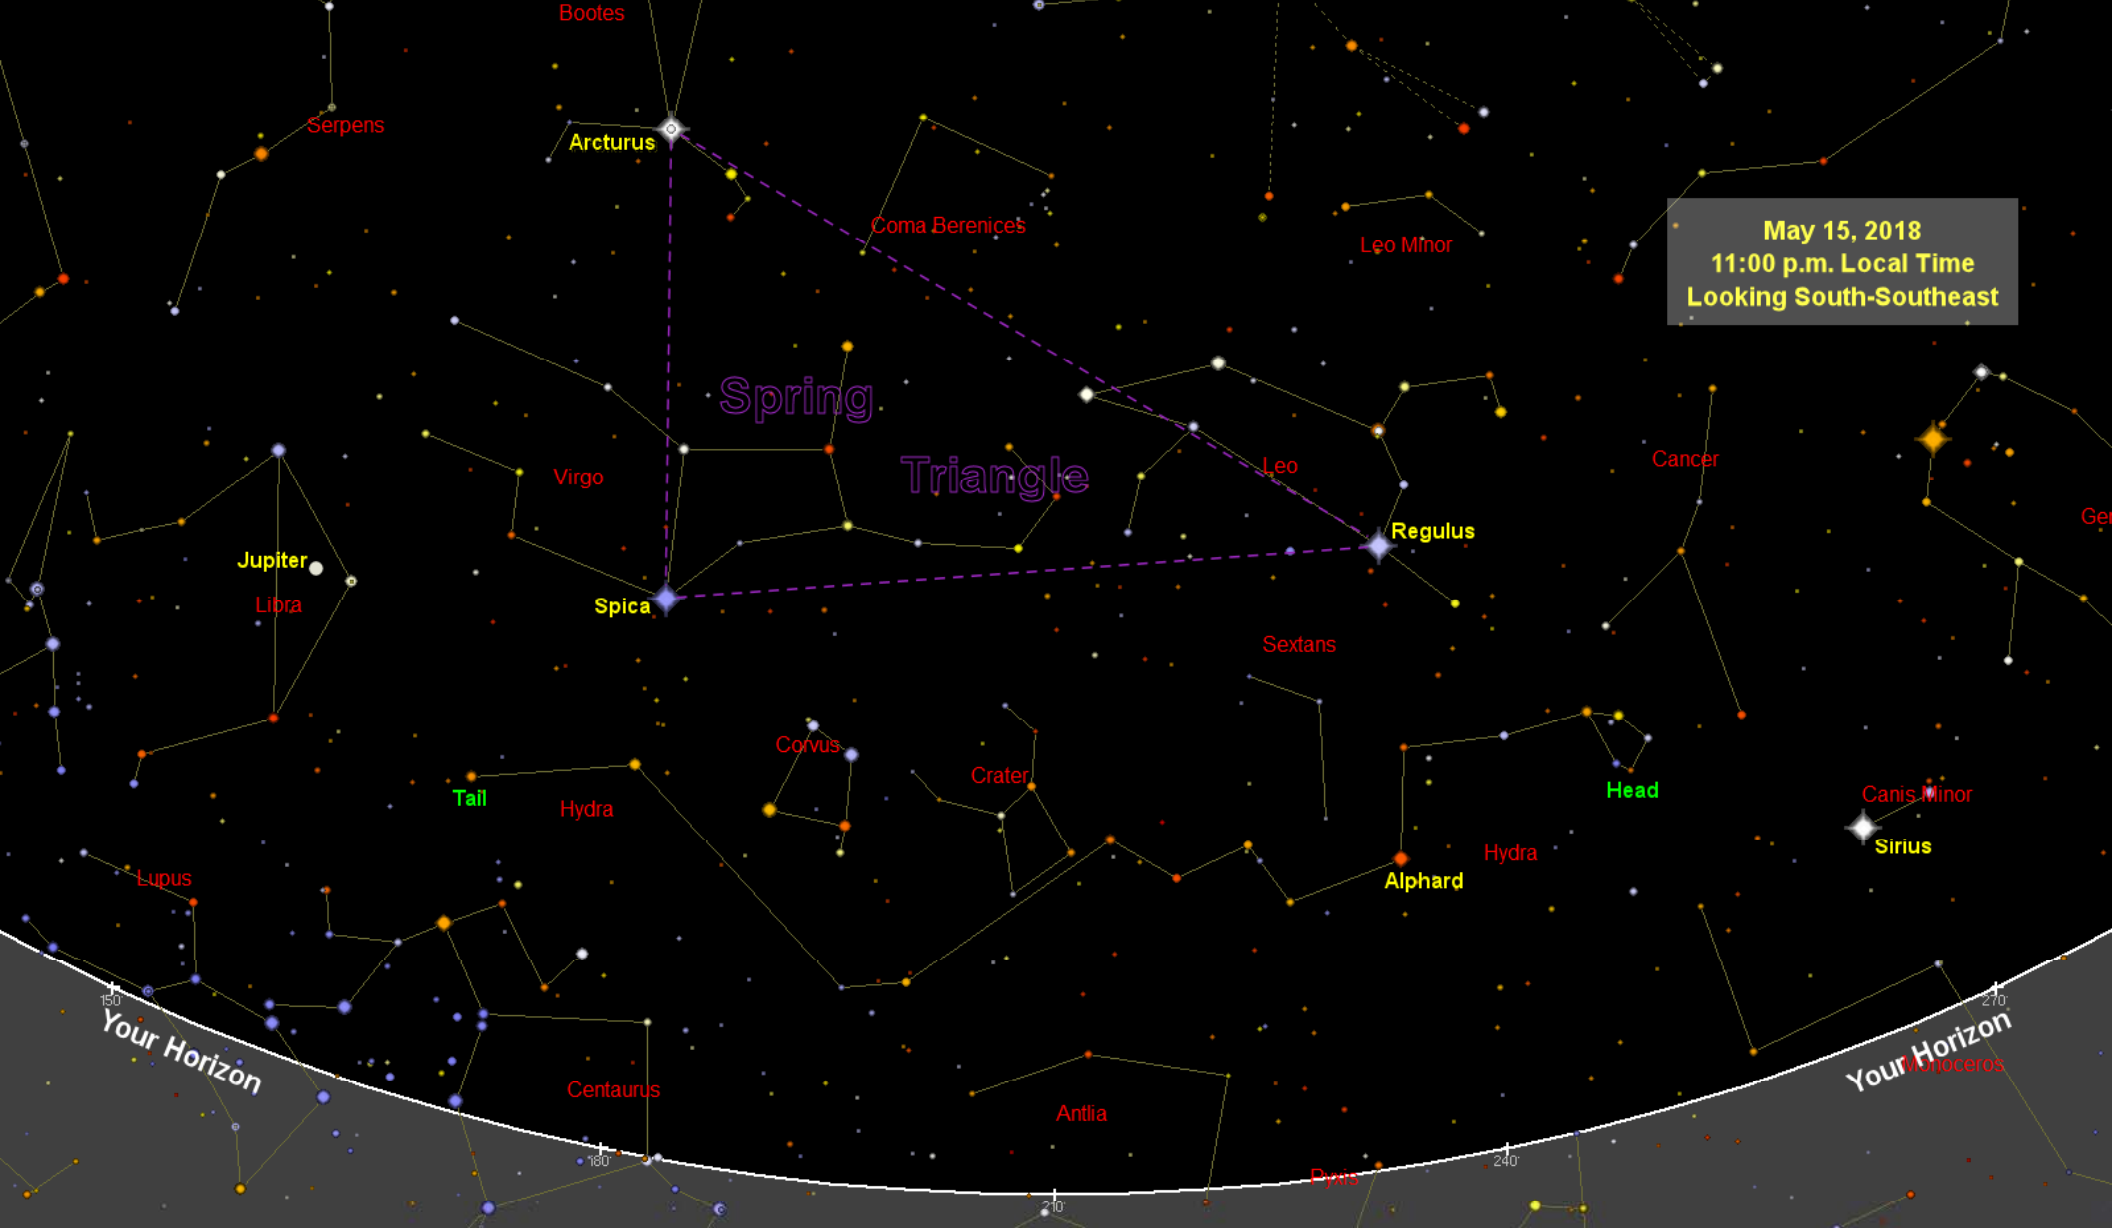

May 15, 2018
11:00 p.m. Local Time
Looking South-Southeast

Spring Triangle

Jupiter
Libra

Arcturus

Coma Berenices

Leo Minor

Virgo

Spring Triangle

Leo

Cancer

Spica

Regulus

Sextans

Tail

Hydra

Corvus

Crater

Head

Canis Minor

Sirius

Lupus

Alphard

Hydra

Your Horizon