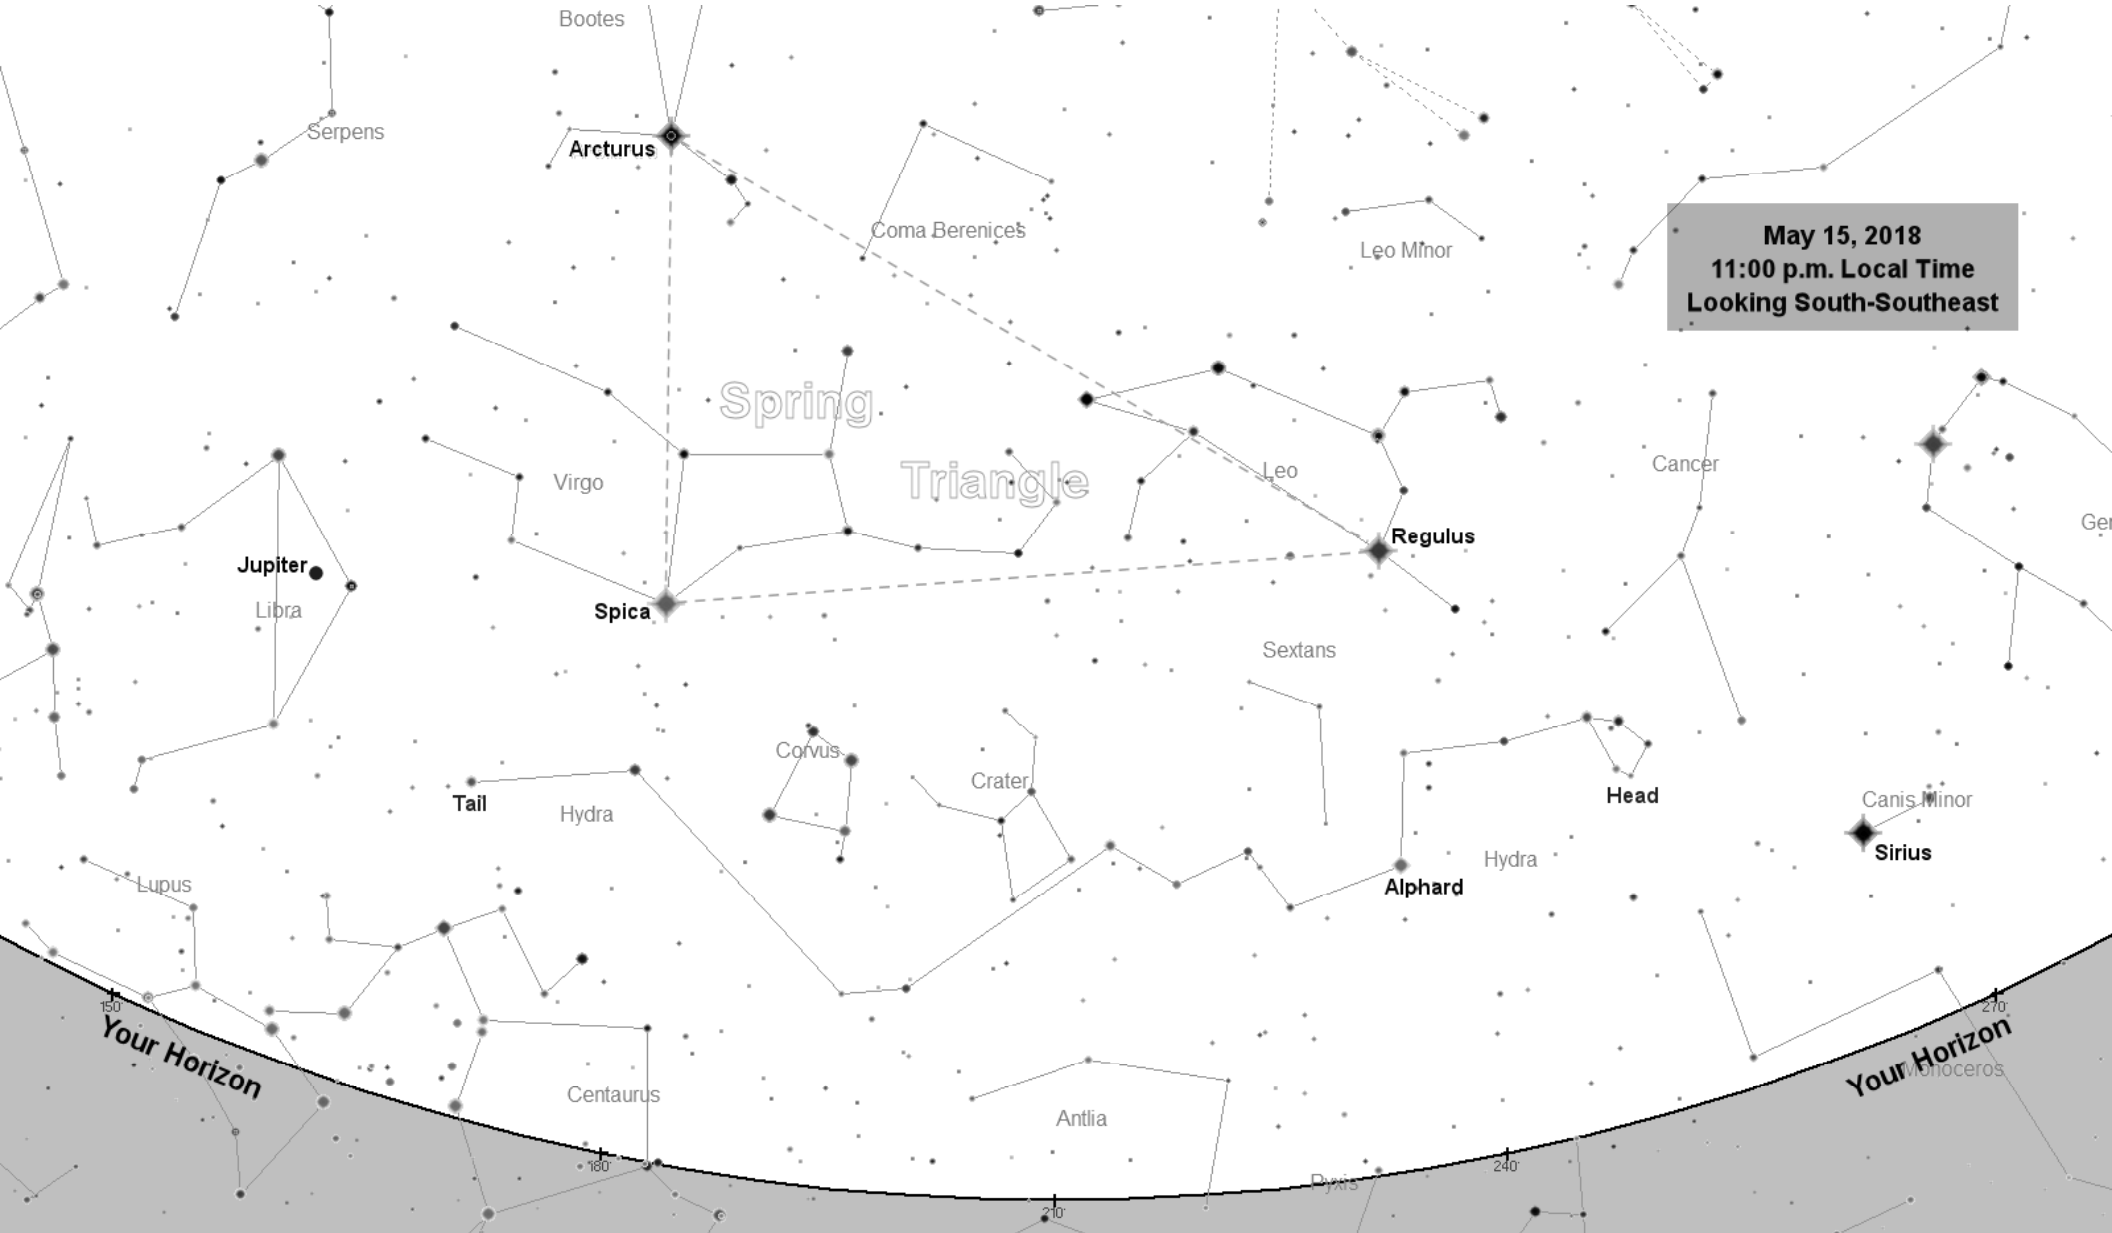

**May 15, 2018**  
**11:00 p.m. Local Time**  
**Looking South-Southeast**

# Spring Triangle

Serpens

Arcturus

Coma Berenices

Leo Minor

Spring Triangle

Virgo

Leo

Cancer

Jupiter

Libra

Spica

Regulus

Sextans

Corvus

Crater