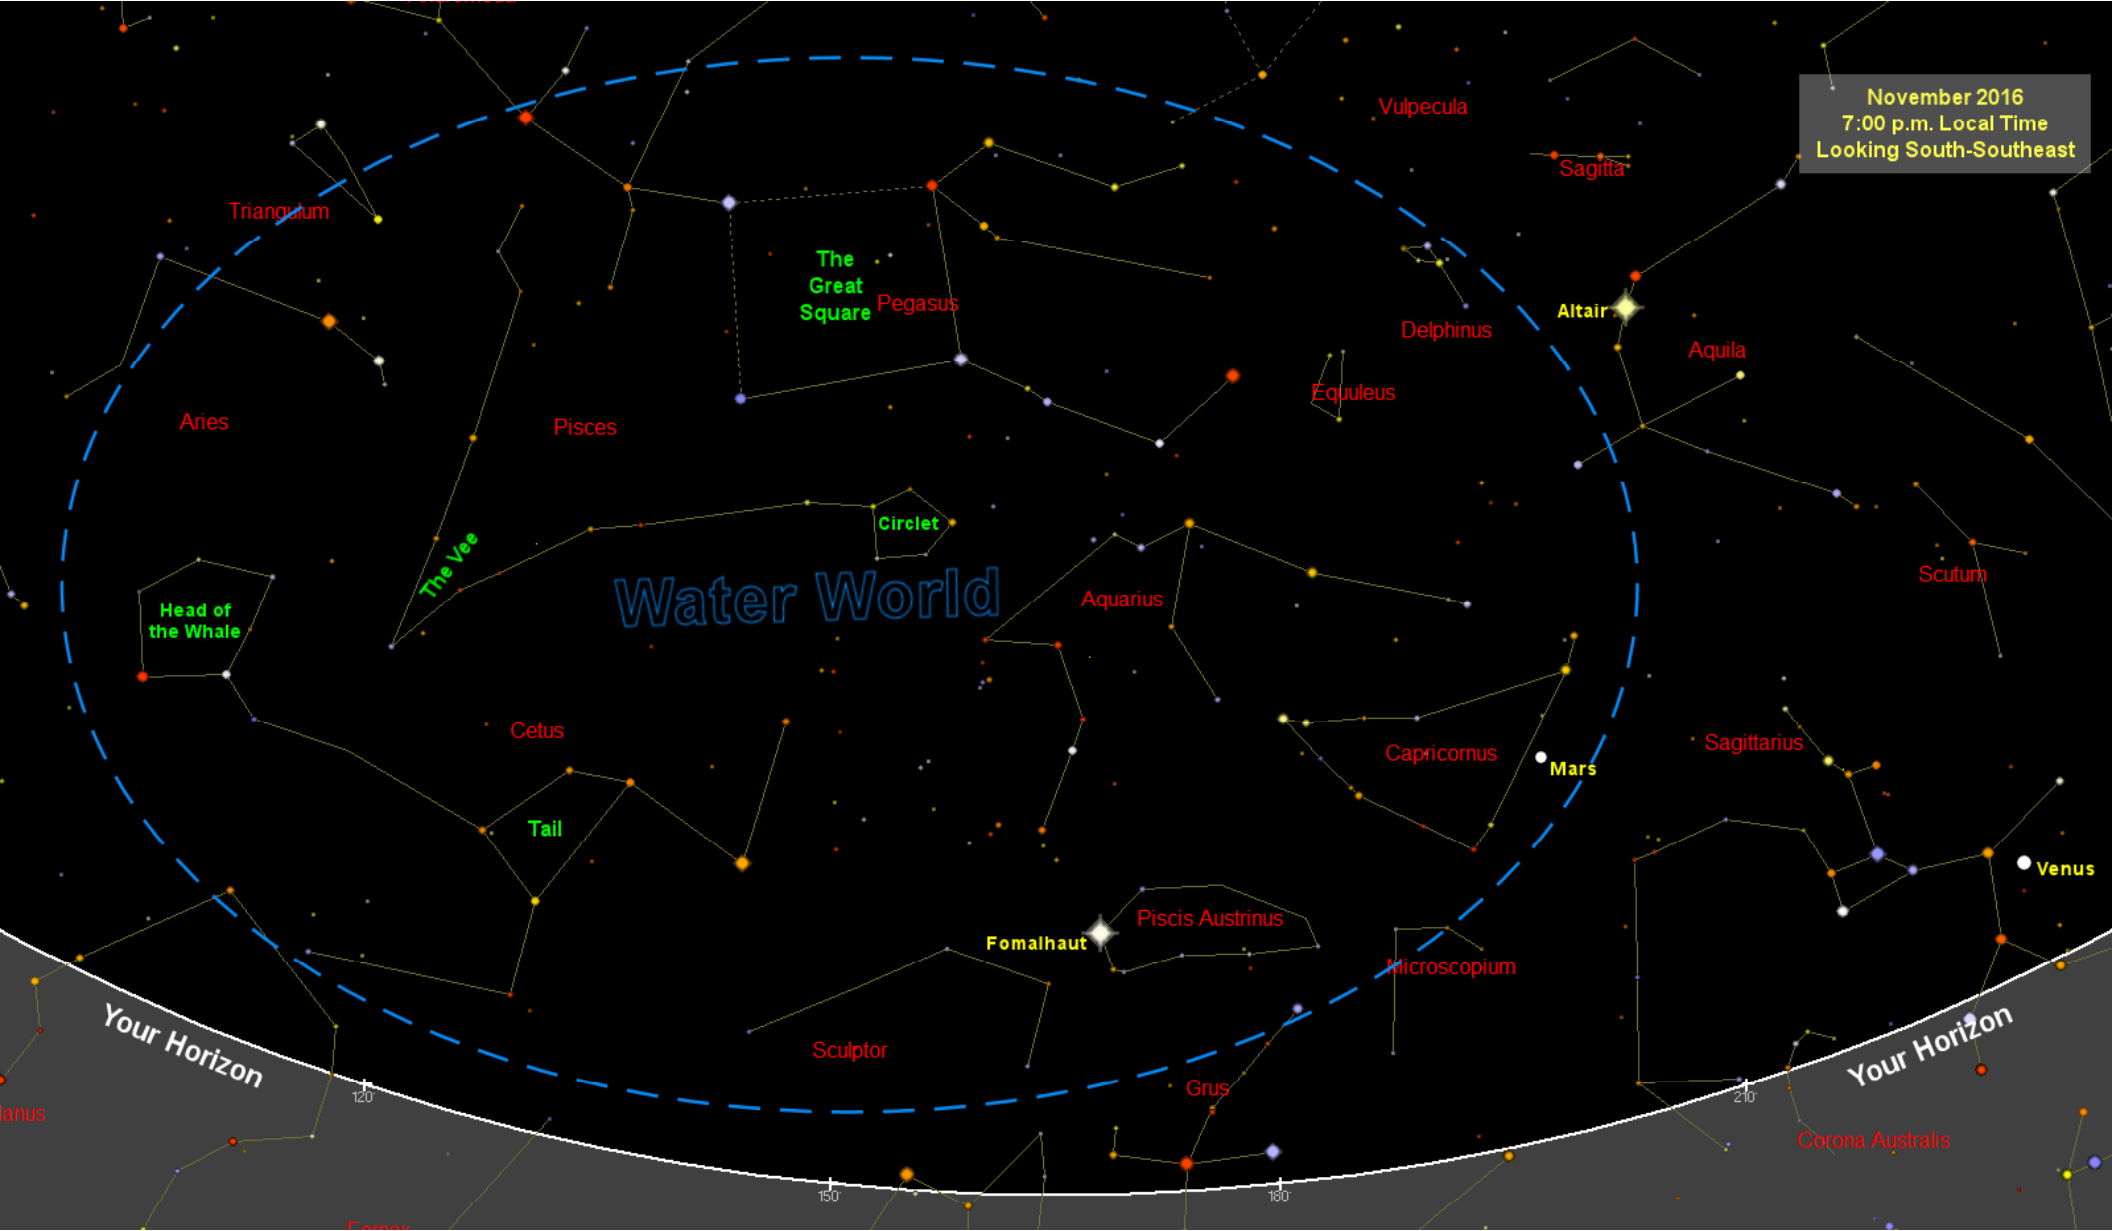

November 2016  
7:00 p.m. Local Time  
Looking South-Southeast

# Water World

Your Horizon

Your Horizon

120

150

180

210