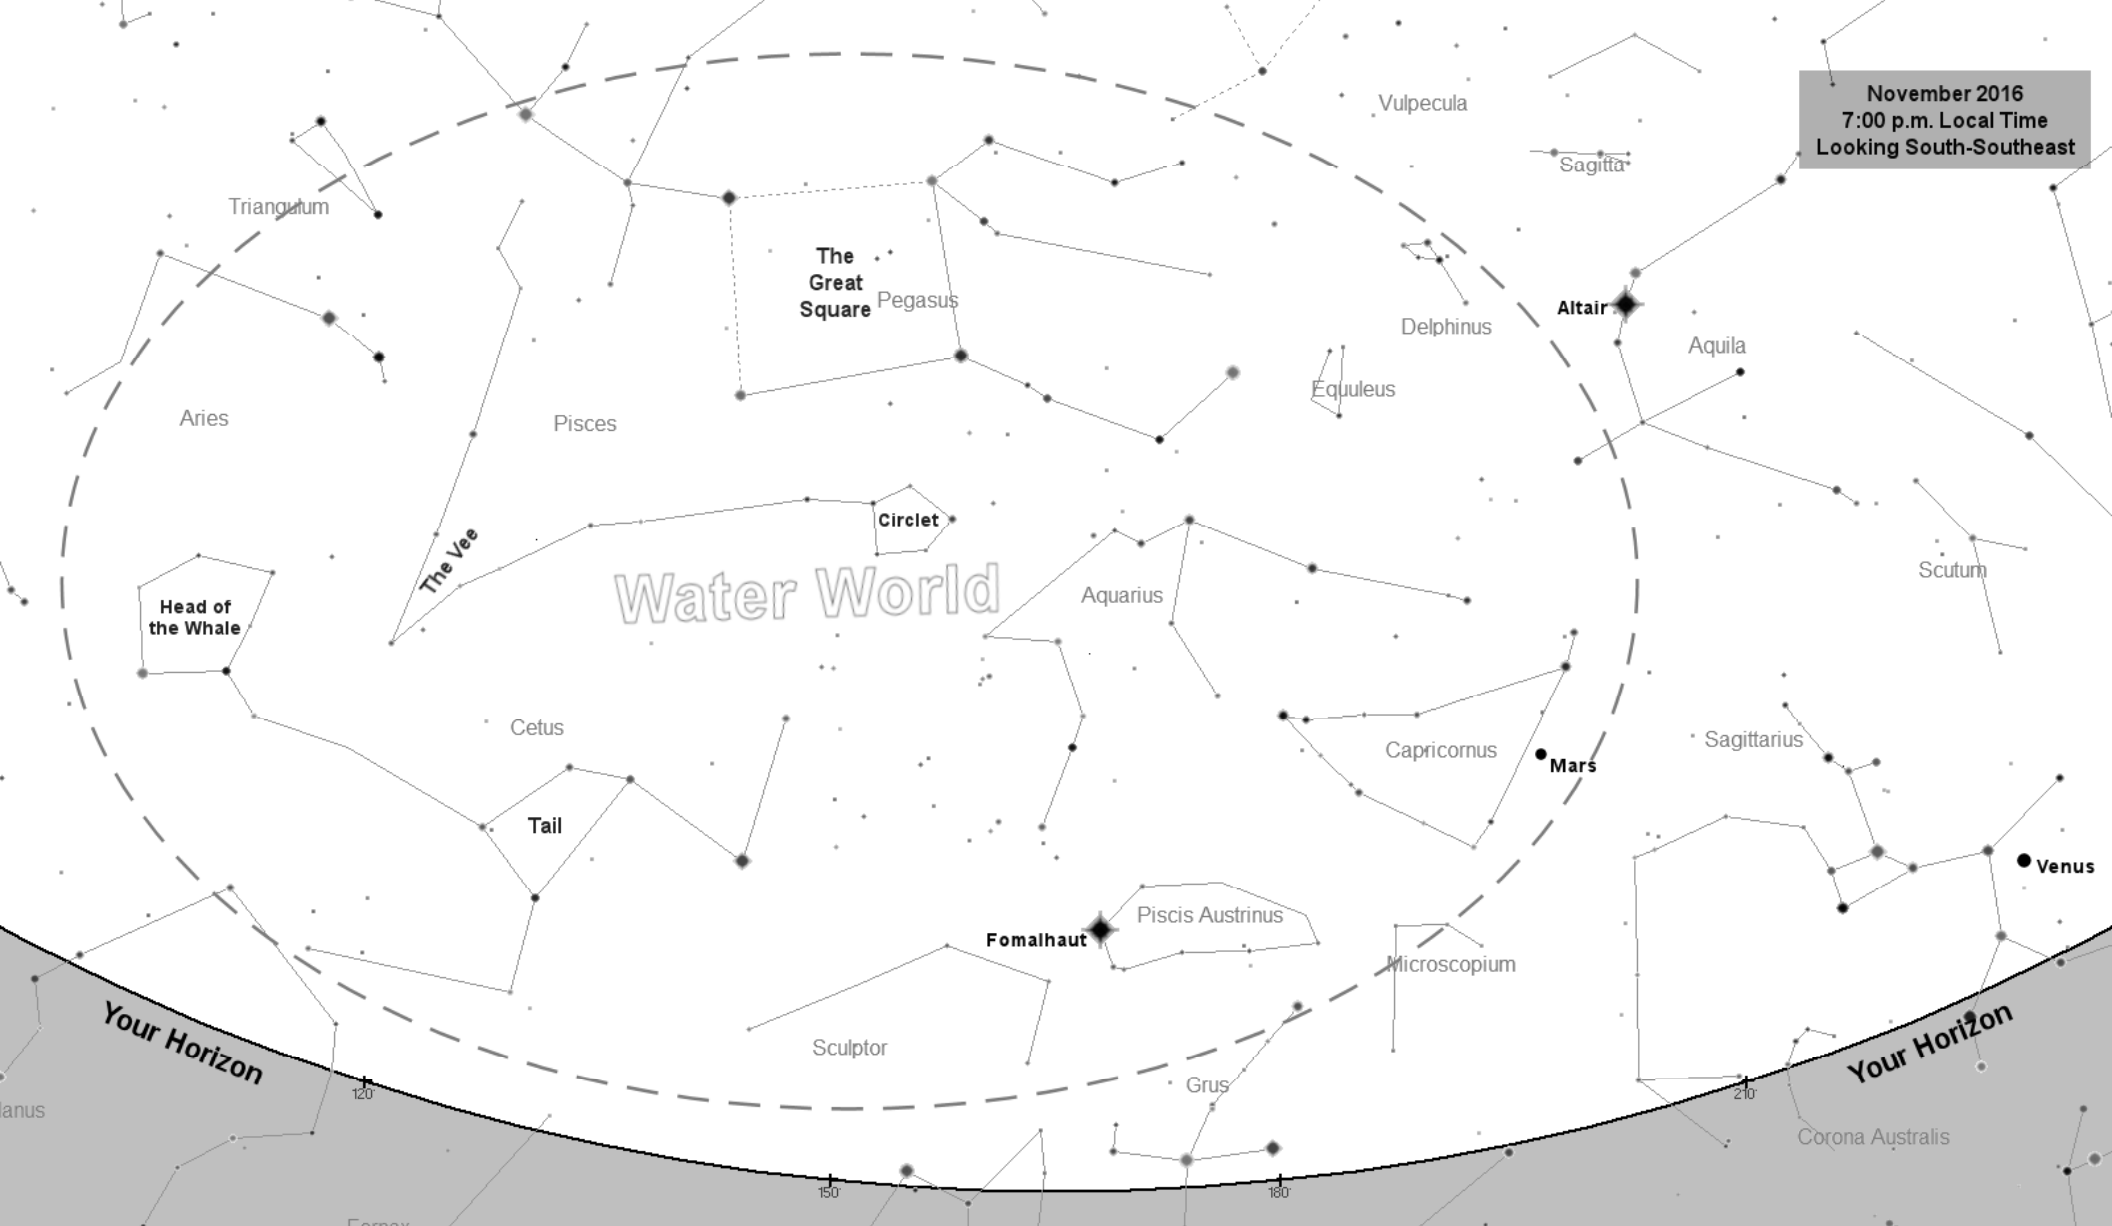

November 2016  
7:00 p.m. Local Time  
Looking South-Southeast

# Water World