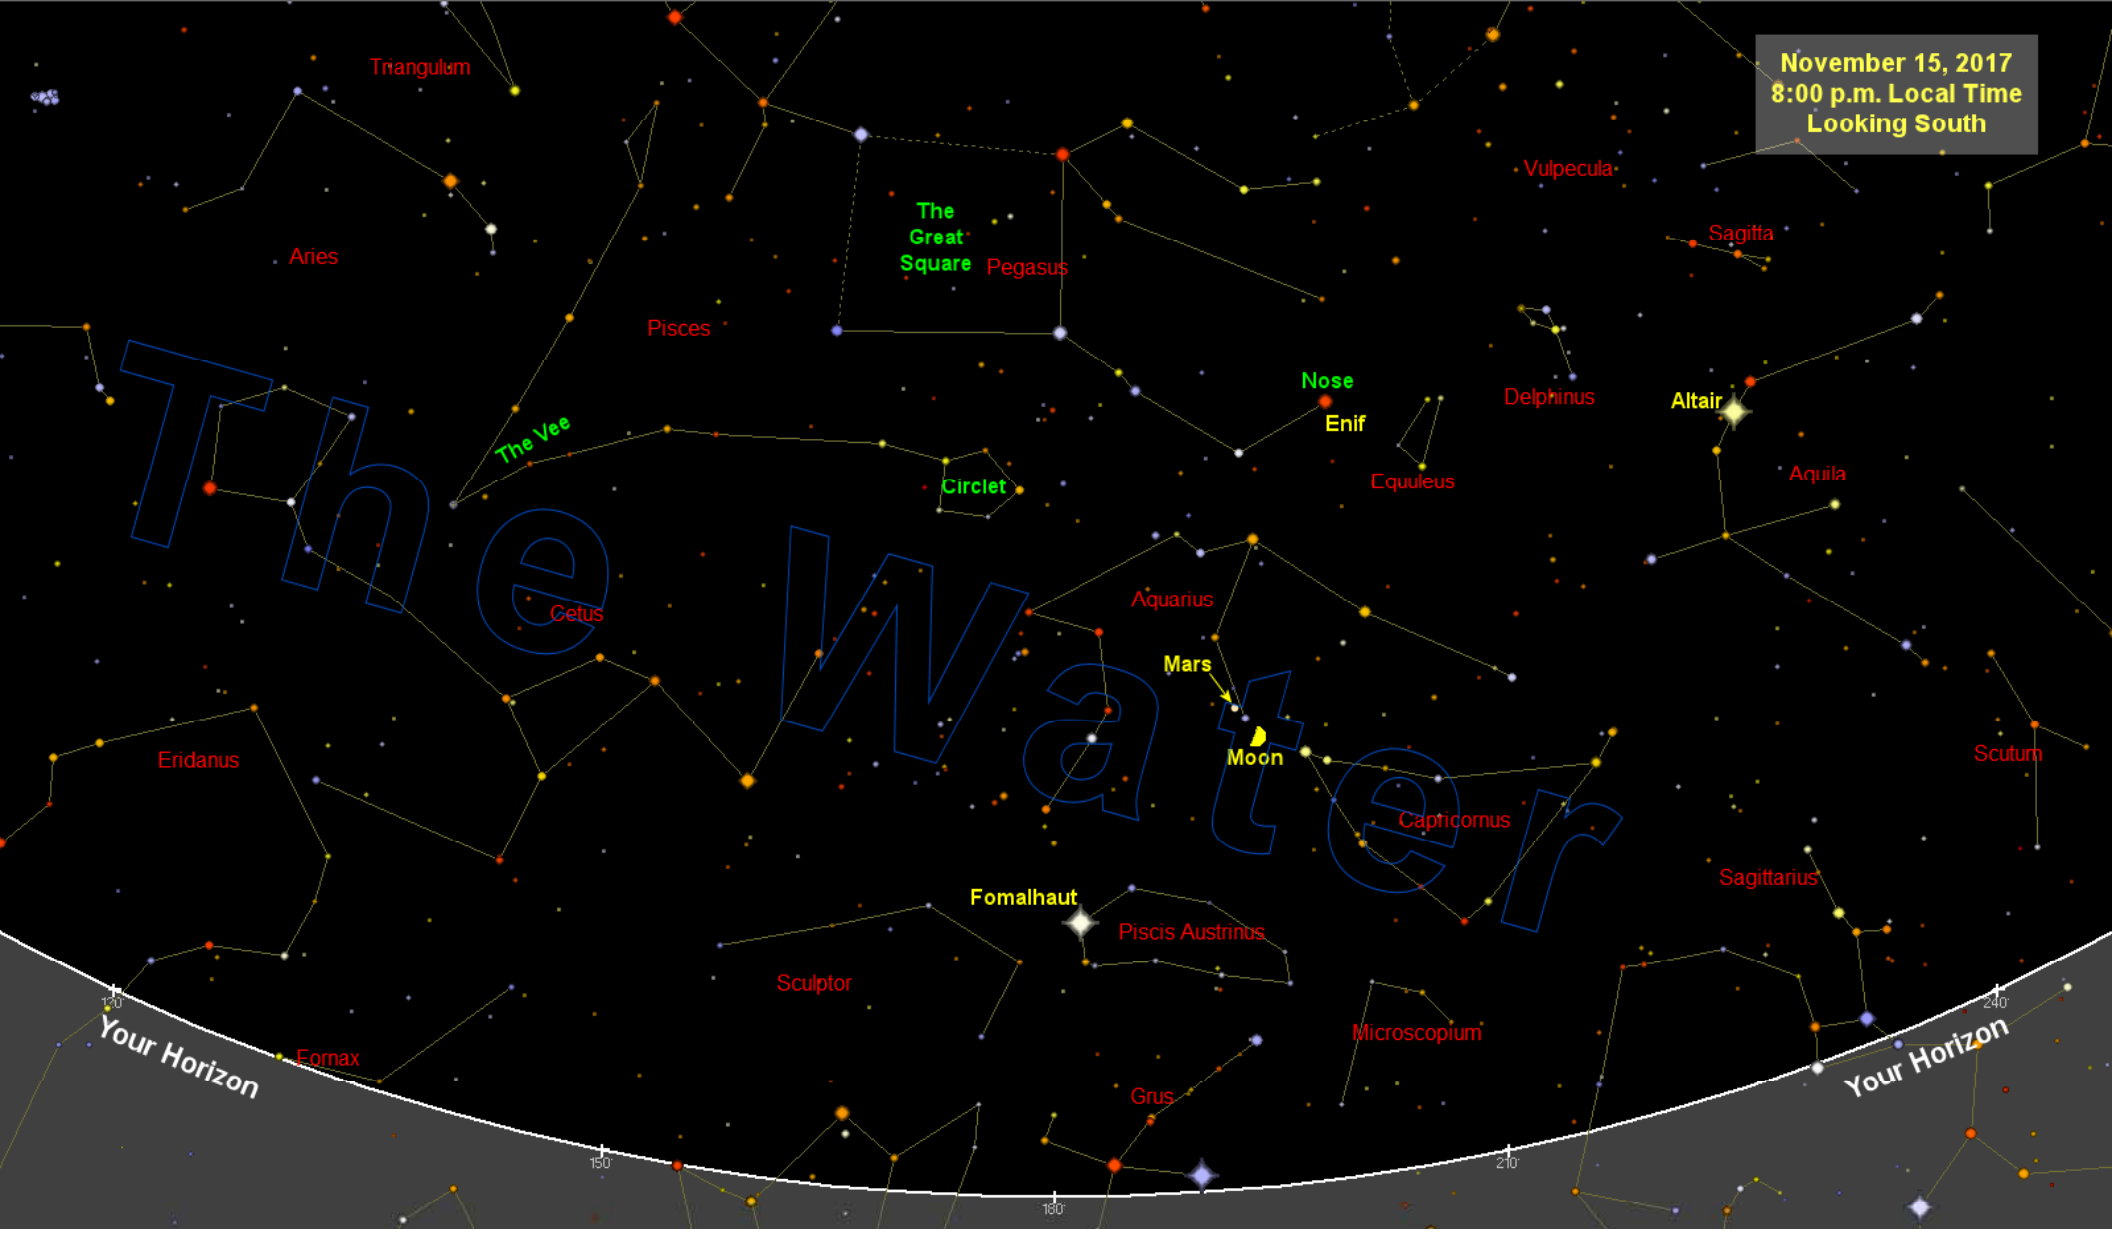

November 15, 2017
8:00 p.m. Local Time
Looking South

The Water

Triangulum

Aries

Pisces

The Great Square
Pegasus

Vulpecula

Sagitta

The Vee

The Circlet

Nose
Enif

Delphinus

Altair

Aquila

Cetus

Aquarius

Sagittarius

Sculptor

Microscopium

Your Horizon

Fornax

Grus

Your Horizon

120