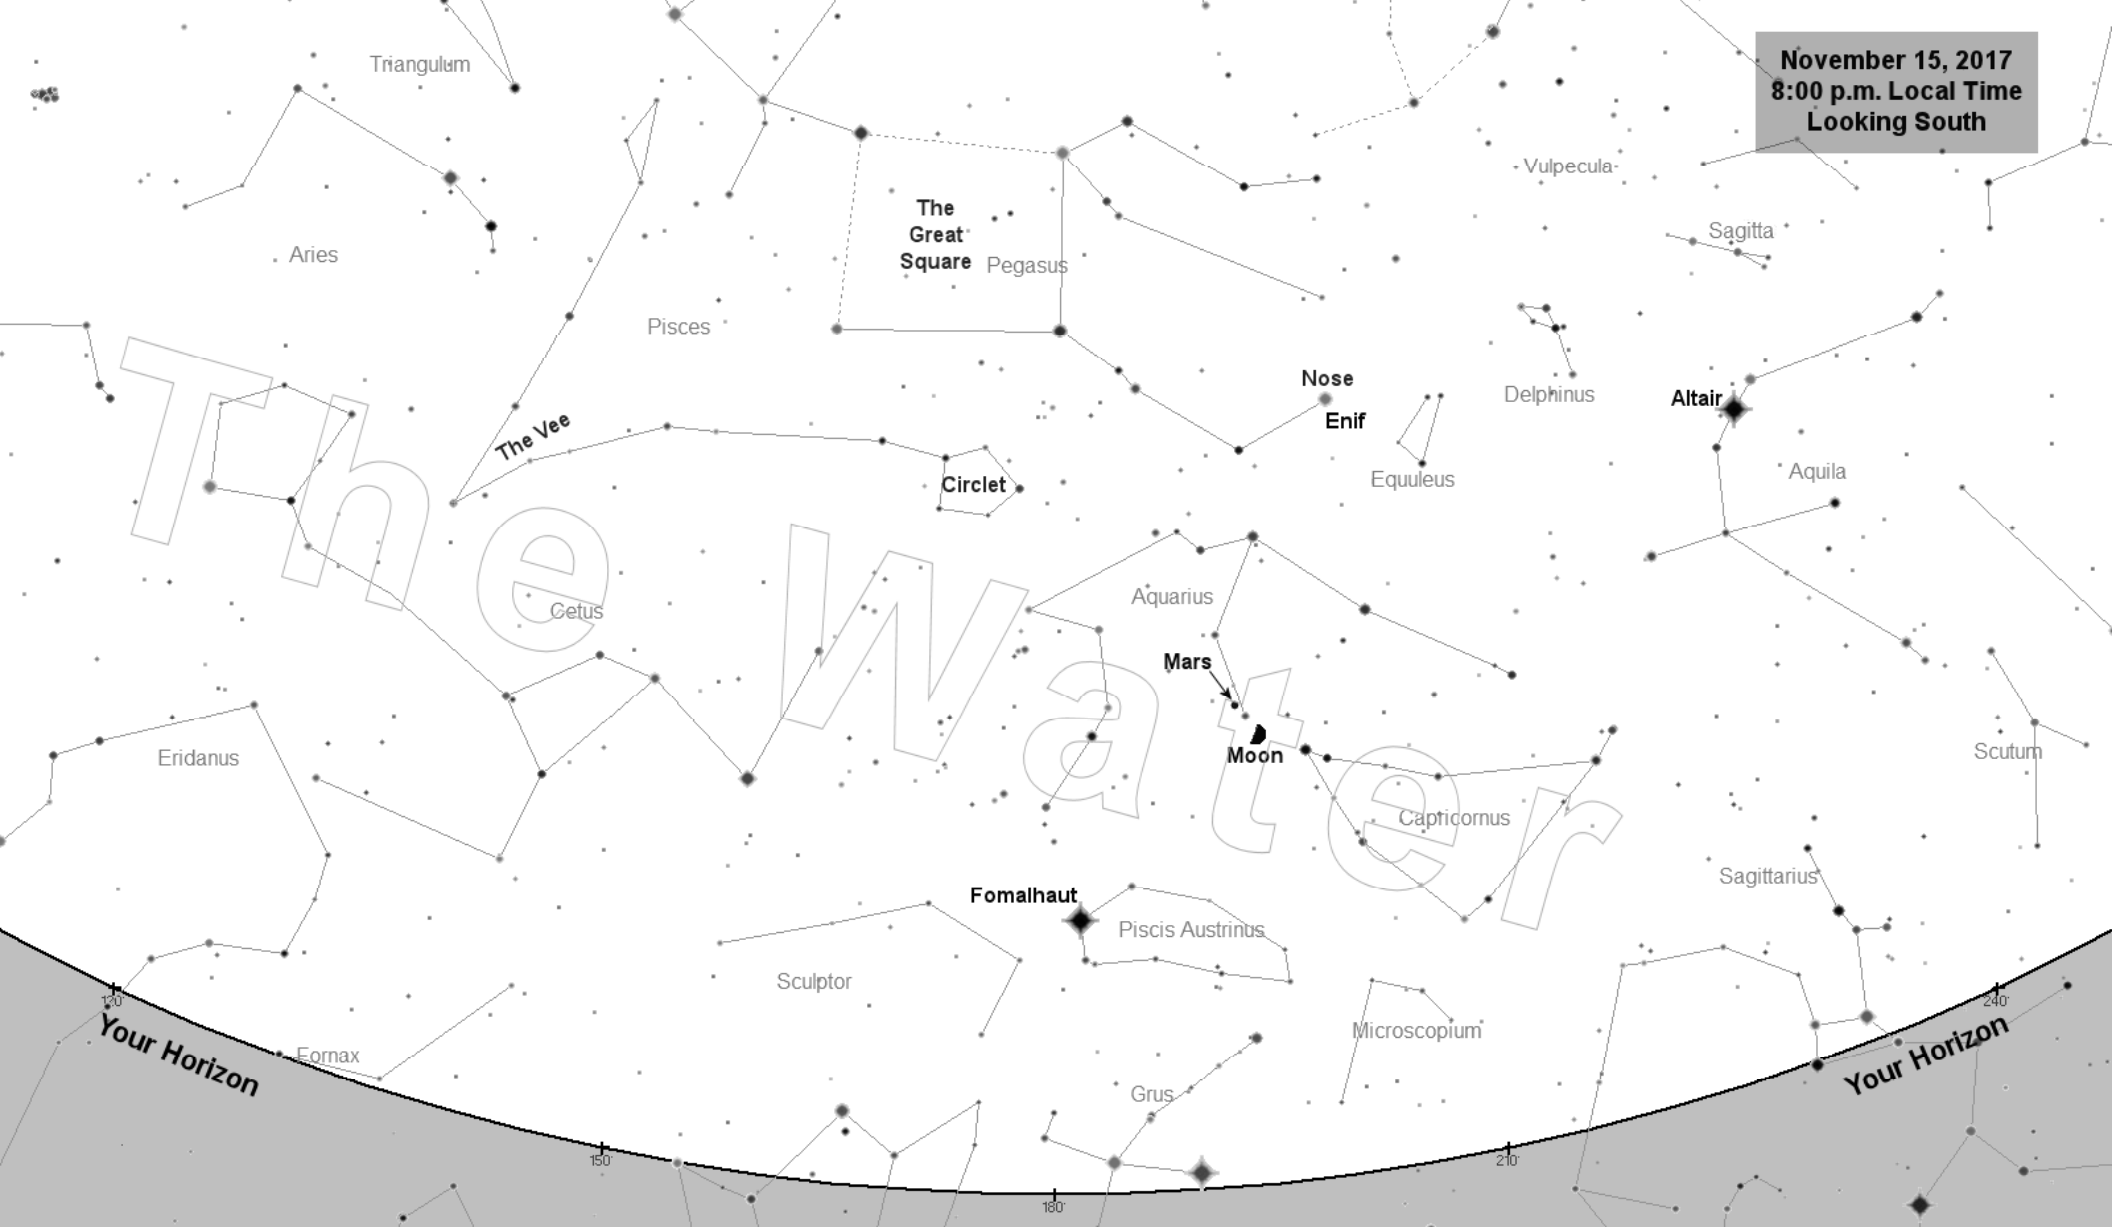

November 15, 2017
8:00 p.m. Local Time
Looking South

Triangulum

Aries

Pisces

The Great Square
Pegasus

Vulpecula

Sagitta

The Vee