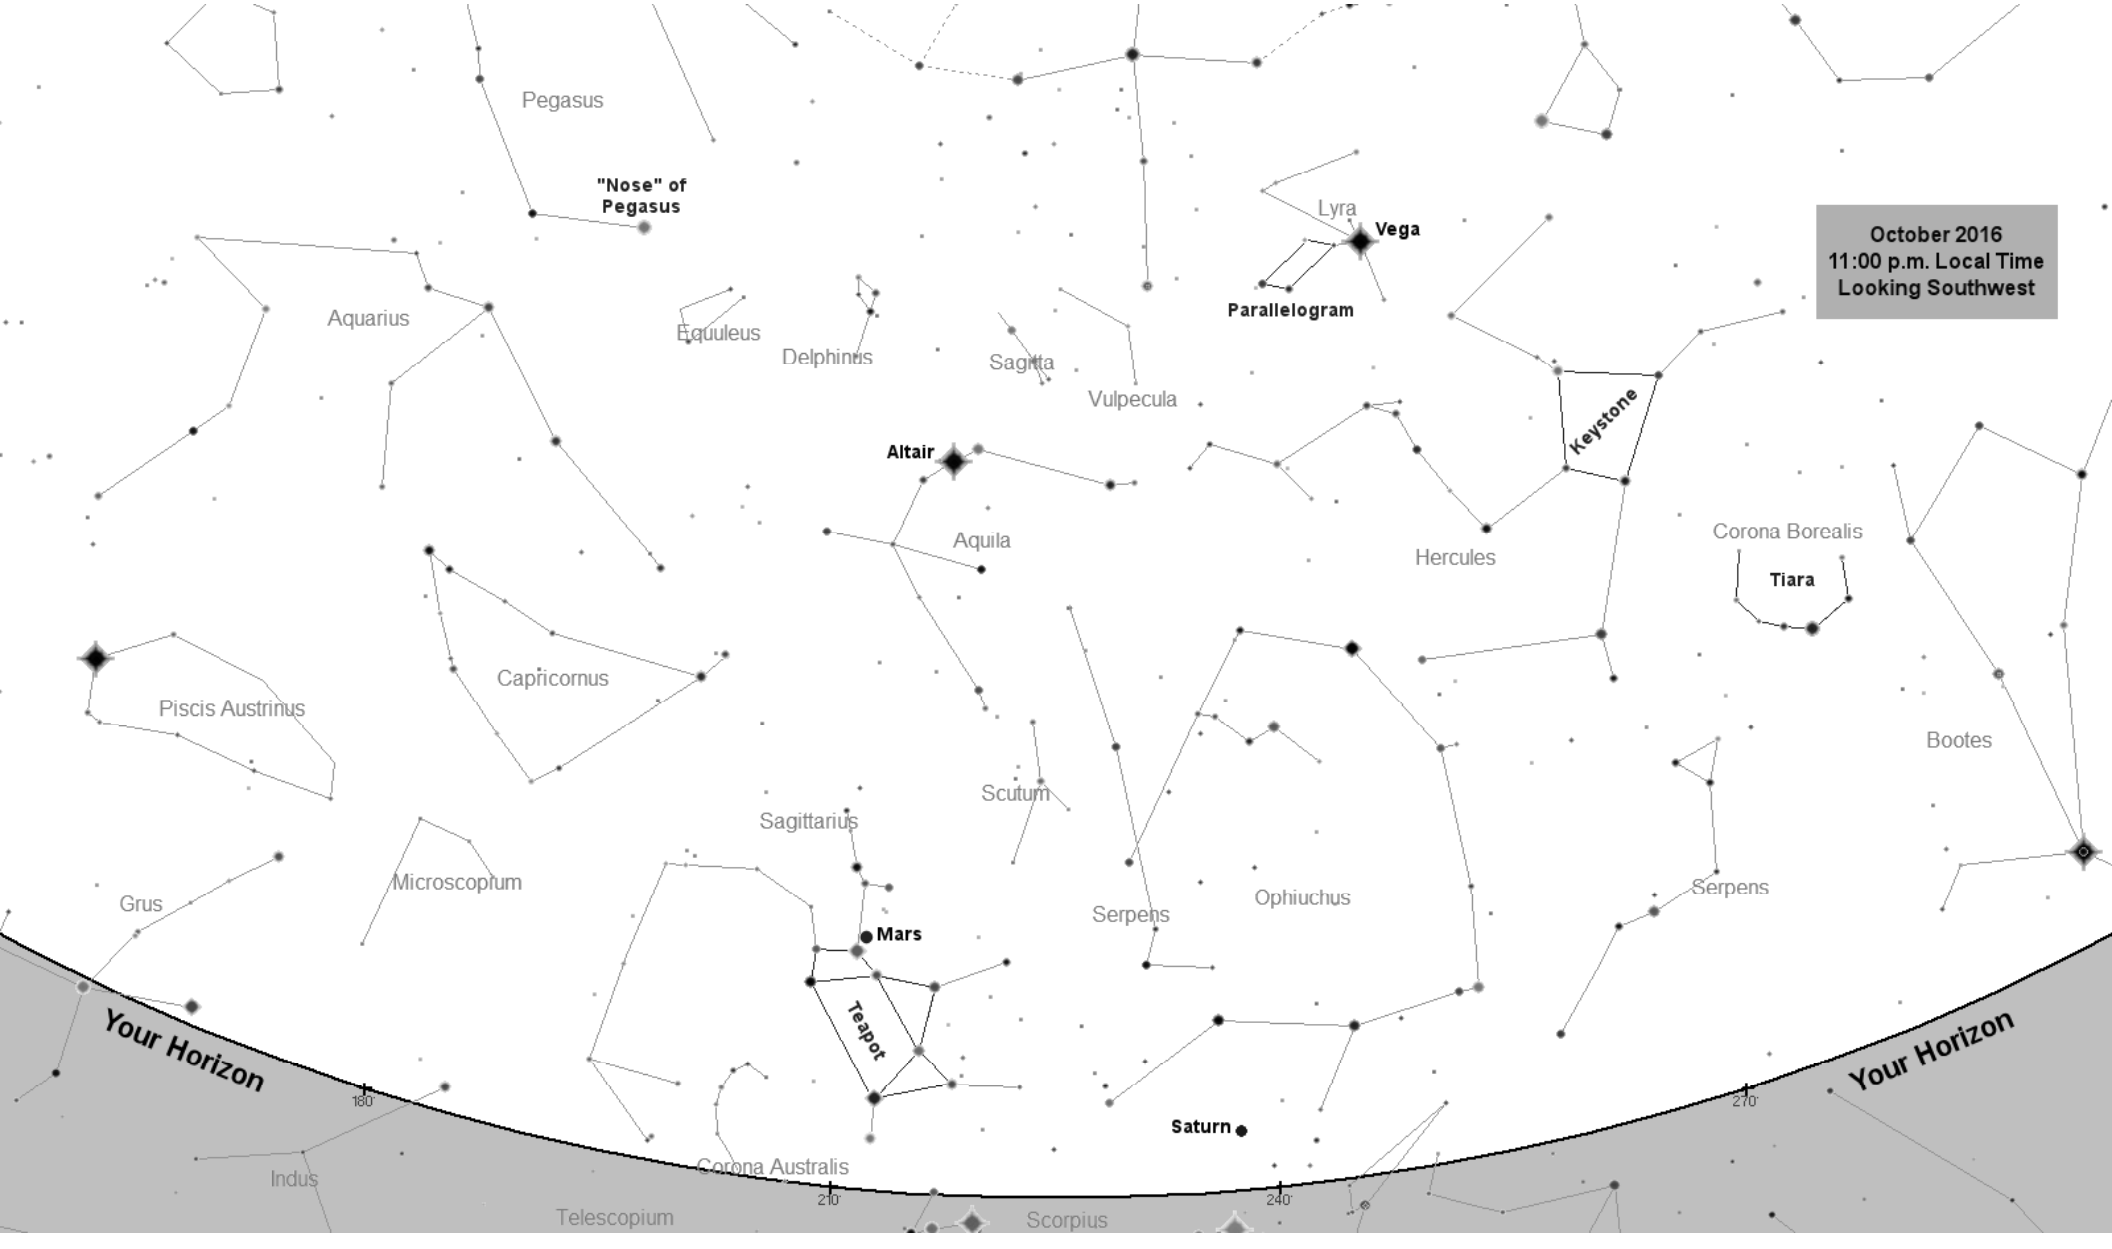

October 2016  
11:00 p.m. Local Time  
Looking Southwest

Pegasus

"Nose" of Pegasus

Aquarius

Equuleus

Delphinus

Sagitta

Vulpecula

Lyra

Vega

Parallelogram

Keystone

Altair

Aquila

Hercules

Corona Borealis

Serpens

Ophiuchus

Serpens

Mars

Teapot

Saturn

Corona Australis

Telescopium

Scorpius

Your Horizon

Your Horizon

Indus

180

210

240

270