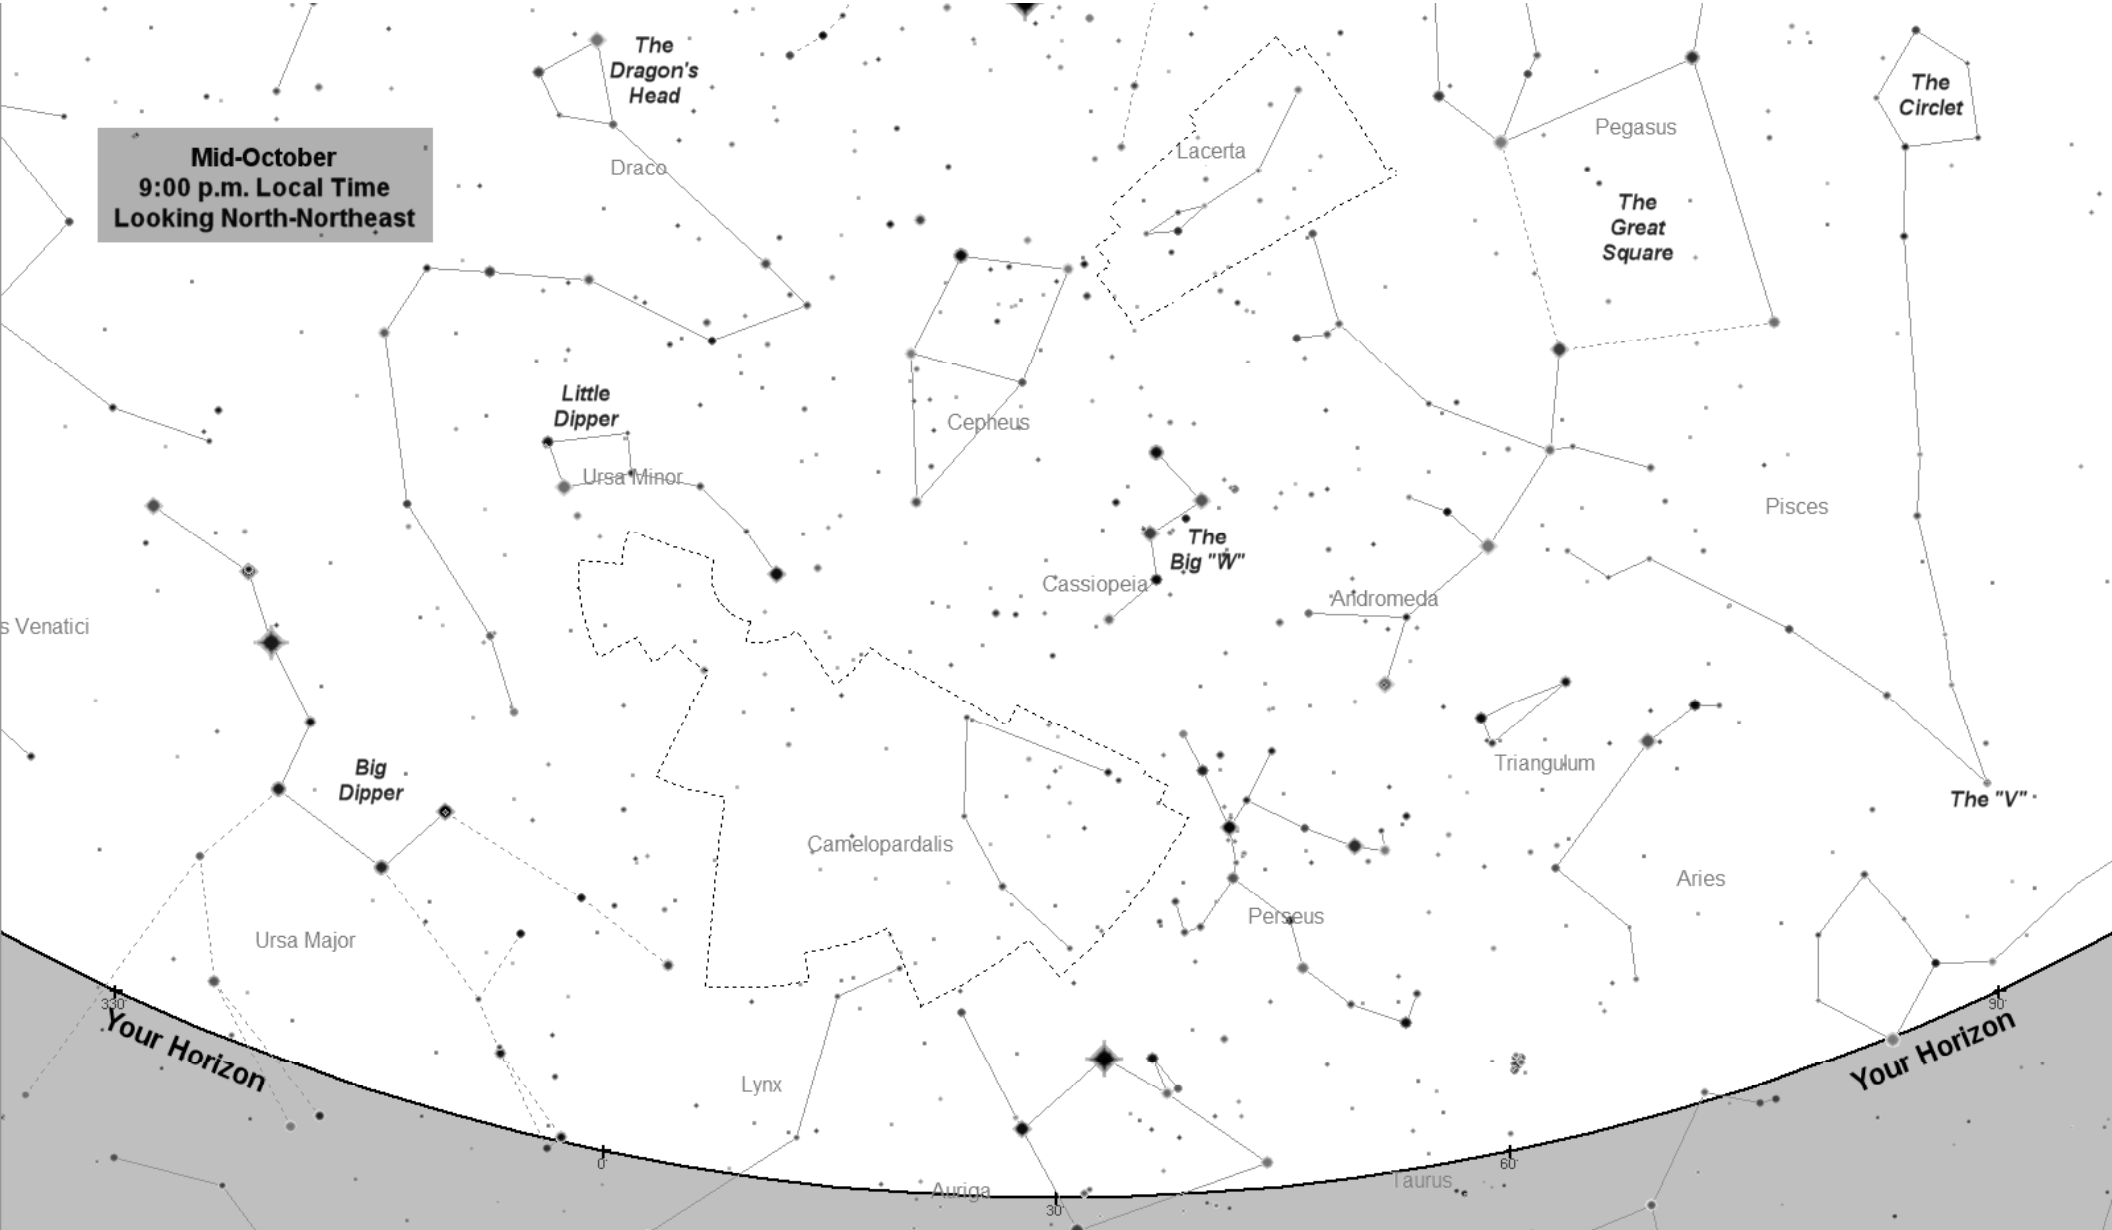

Mid-October
9:00 p.m. Local Time
Looking North-Northeast

The Dragon's Head

Draco

Lacerta

Pegasus

The Great Square

The Cirlet

Little Dipper

Ursa Minor

Cepheus

The Big "W"

Cassiopeia

Andromeda

Pisces

s Venatici

Big Dipper

Ursa Major

Camelopardalis

Triangulum

The "V"

Aries

Perseus

Lynx

Your Horizon